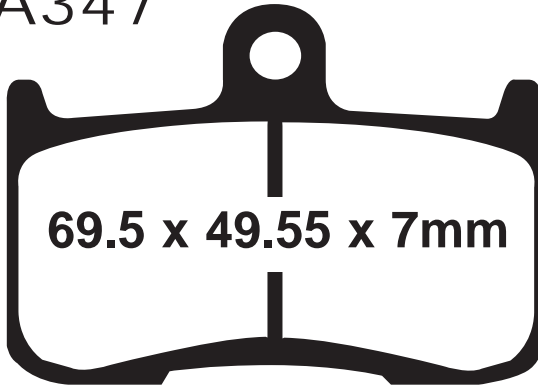

FA347

69.5 x 49.55 x 7mm

Equivalents OE#	43082 1290	59100 23830
	43082 0002	59100 23840
	2203670	

Competitor X Ref	SBS	Vesrah	Ferodo
	782	VD443	FDB2158

HONDA		
RS 125 (Radial caliper)	04-07	F
KAWASAKI		
ZX9R (ZX 900 F1/F2)	02-03	F
Z 1000 (ZR 1000 A1/A2/A3)	03-05	F
Z 1000 (ZR 1000 A6F)	06	F
SUZUKI STREET		
GSX 1300 BKAK8/K9 B-King ABS	08-09	F
GSX 1300 BKK8/K9 B-King	08-09	F
TRIUMPH		
Speed Triple (radial caliper 1050cc)	05-07	F
Street Triple R 675 (Radial caliper)	09-10	F
Daytona 675	06-08	F
Tiger (1050cc)	07-08	F
VICTORY		
Vegas	08-10	F
Vegas Low	08-09	F
Vegas Jackpot	08-09	F
Hammer	08-10	F
Hammer S	08-10	F
Kingpin	08-10	F
Kingpin Tour	08-09	F
Kingpin 8-Ball	08-10	F
Kingpin-Low	09	F
Vegas 8-Ball	08-10	F
Cory Ness Jackpot	08-10	F
Cross Country	10	F
Cross Roads	10	F
Hammer 8 Ball	10	F
Jackpot	10	F

OPTION FA347HH Sintered HH Sport Road	Dealer Stocking Recommendation	Single/Pair 2	Popularity # N/A	Rec Stocking Level 2

FA348

YAMAHA
FZS 1000 N/NC/P/PC/R/RC/S/RS/T 'FZ1' 01-05 R

Equivalents OE#	5LV W0046 50

Competitor X Ref	SBS	Vesrah	Ferodo
	770	VD268	FDB2150

Dealer Stocking Recommendation	Single/Pair 1	Popularity # N/A	Rec Stocking Level 1

STD FA348 Black - Touring - Road
OPTION FA348HH Sintered HH Sport Road