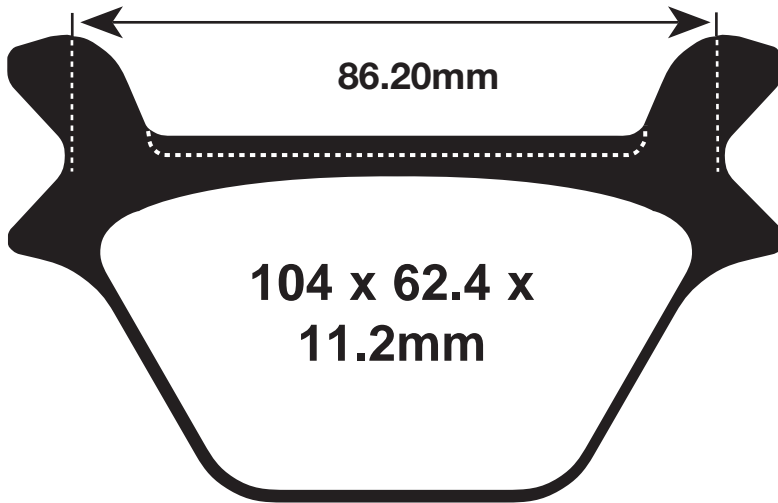

FA200

Abutment Shims (2 per set)

Note: Only fit abutment shims to caliper if they have been fitted by factor from new.

HARLEY DAVIDSON

FXD/FXDL/FXDWG/FXR/FXRS/FXRT
/FXRD/FXLR
FXST, FXSTB, FXSTC, FXSTS, FLST, FLSTC,
FLSTF, FLSTS, FLSTN
XL/XLH/XLCH/XLS/XLX

Late 87-99 R
Late 87-99 R
Late 87-99 R

Equivalents OE#

44209 87B	44213 87
44209 87C	

Competitor X Ref

SBS 669	Vesrah VD957	Ferodo FDB521/2001

STD FA200	Black - Touring - Road
OPTIONS FA200HH	Sintered HH Sport - Race

Dealer Stocking Recommendation

Single/Pair	Popularity #	Rec Stocking Level
1	HD1	4