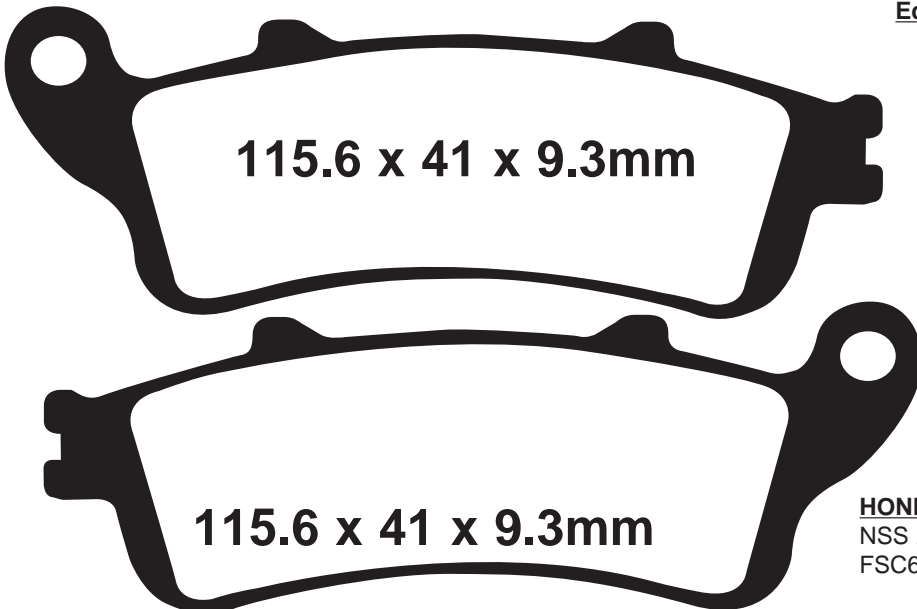

SBS	Vesrah	Ferodo
677	-	-

STD GFA276HH	Sintered HH Race
---------------------	------------------

Dealer Stocking Recommendation

Single/Pair	Popularity #	Rec Stocking Level
2	N/A	0

FA281

115.6 x 41 x 9.3mm

115.6 x 41 x 9.3mm