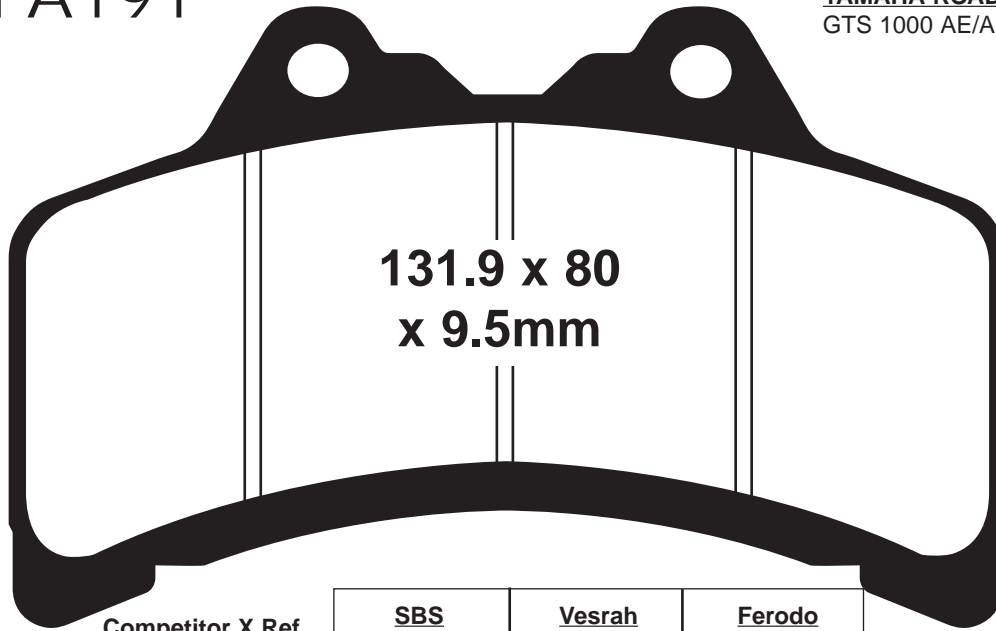

FA191

YAMAHA ROAD BIKE
GTS 1000 AE/AEC/AF/AFC

93-96

F

**131.9 x 80
x 9.5mm**

Competitor X Ref

SBS 682	Vesrah VD259	Ferodo FDB865

Equivalents OE#

4BH W0045 01

STD FA191 Black - Touring - Road

Dealer Stocking Recommendation

Single/Pair	Popularity #	Rec Stocking Level
1	-	1