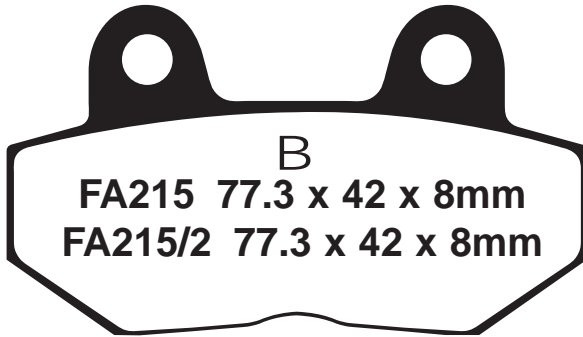

FA215 FA215/2

FA215 - TRIUMPH

Sprint (All carb models)	93	F Right
Tiger (885cc)	92-96	F Right
Trident 900	92-98	F Right
Trophy 900 (3 cyl)	92-93	F Right
Trophy 1200 (4 cyl)	92-93	F Right

FA215/2 - TRIUMPH

Daytona 750 (3 cyl)	92	R
Dayton 1000 (4 cyl)	92	R
Daytona 900 (3 cyl)	93-96	R
Daytona Super III (3 cyl)	94-97	R
Daytona 1200 (4 cyl)	93-98	R
Speed Triple (Carb models)	94-97	R
Sprint (All carb models up to VIN 9082)	93	R
Sprint (All carb models from VIN 9083)	94-98	R

Sprint RS (Up to VIN 139276)	99-01	R
Sprint RS (From VIN 139277)	02	R
Tiger	92-96	R
Tiger 955 (cast wheel model)	04-06	R
Trident 900	92-98	R
Trophy 900 (3 cyl)	92-01	R
Tiger (1050cc)	07-08	R
Trophy 1200 (4 cyl)	92-01	R

FA215
Equivalents OE#

T2020072-T301

FA215/2
Equivalents OE#

T2020560

Competitor X Ref

SBS 638	Vesrah VD250 = FA215 VD250/2 = FA215/2	Ferodo FDB631

STD FA215	Black - Touring - Road
OPTIONS FA215HH	Sintered HH Sport - Road
STD FA215/2	Black - Touring - Road
OPTIONS FA215/2HH	Sintered HH Sport - Road

Dealer Stocking Recommendation

Single/Pair	Popularity #	Rec Stocking Level
1	-	1