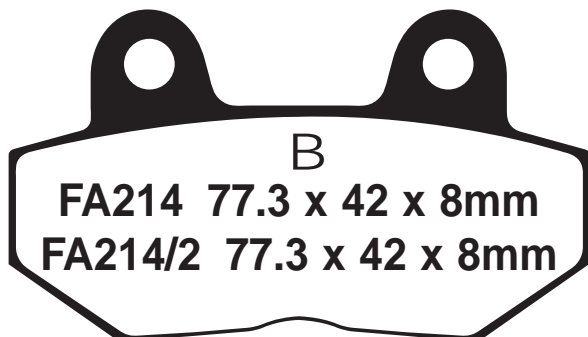

FA214 FA214/2

FA214 - TRIUMPH

Sprint (All carb models up to VIN 9082)	93	F Left
Tiger 885cc	92-96	F Left
Trident 900	92-98	F Left
Trophy 900 (3 cyl)	92-93	F Left
Trophy 1200 (4 cyl)	92-93	F Left

FA214/2 - TRIUMPH

America (Cast wheel/865cc)	06-09	R
Bonneville/Bonneville Black	06-08	R
Bonneville America	02-08	R
Bonneville 800	01-05	R
Bonneville T100	02-09	R

FA214/2 - TRIUMPH Contd.

T595 Daytona	97	R
Speedmaster 800	03-04	R
Speedmaster (865cc)	05-09	R
Scrambler (865cc)	06-09	R
Daytona 955i	98-00	R
Daytona 955i(from VIN No 132513)	01-04	R
Speed Triple (EFI)	97-01	R
Speedtriple 955cc	02-04	R
Speed triple (Radial caliper 1050cc)	05-07	R
Speed Triple (1050cc)	08-09	R
Sprint RS (from VIN 139277)	03-04	R
Sprint ST (Up to VIN 139276)	99-01	R
Sprint ST (1050cc)	05-10	R
Thrupton 900	04-09	R

FA214
Equivalents OE#

T2020071-T301

FA214/2
Equivalents OE#

T2020555
T2020556

STD FA214	Black - Touring - Road
OPTIONS FA214HH	Sintered HH Sport - Road
STD FA214/2	Black - Touring - Road
OPTIONS FA214/2HH	Sintered HH Sport - Road

Competitor X Ref

SBS 611	Vesrah VD340 = FA214 VD340/2 = FA214/2	Ferodo FDB497

Dealer Stocking Recommendation

Single/Pair 1	Popularity # -	Rec Stocking Level 1