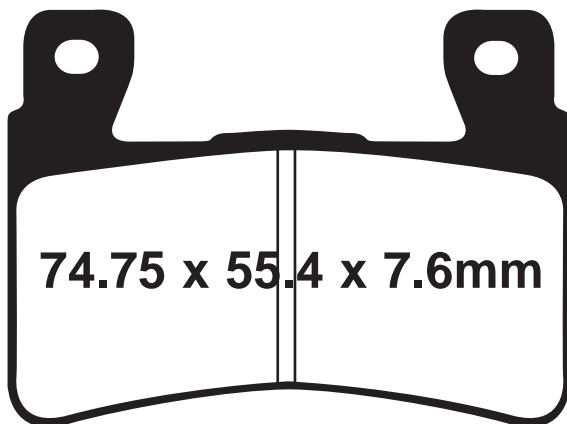

FA296

HONDA ROAD BIKE

CBR 600 F4/F4i Sport	99-06	F
CBR 600 RR	03-04	F

HARLEY DAVIDSON

XR 1200	08-10	F
XR 1200 X	10	F

<u>Equivalents OE#</u>	06455 MBW 006

<u>Competitor X Ref</u>	SBS	Vesrah	Ferodo
	734	VD166	FDB2079

Dealer Stocking Recommendation

<u>Single/Pair</u>	<u>Popularity #</u>	<u>Rec Stocking Level</u>
2	N/A	4

STD FA296HH Sintered HH Sport Road
OPTIONS EPFA296HH Sintered HH Race