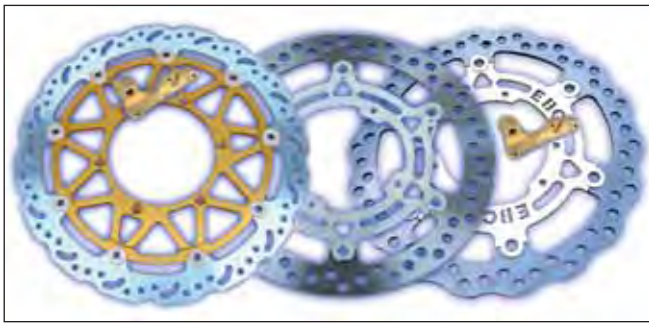

CLUTCH BUYERS GUIDE

OVERSIZE DISC CONVERSIONS

280mm or 320mm discs constructed with forged alloy centre hub for weight reduction and tough billet steel 4mm thickness brake rotor for maximum stopping power. These rotor rings have extra weight reducing scraper holes and are riveted together with a nine button sturdy rivet system.