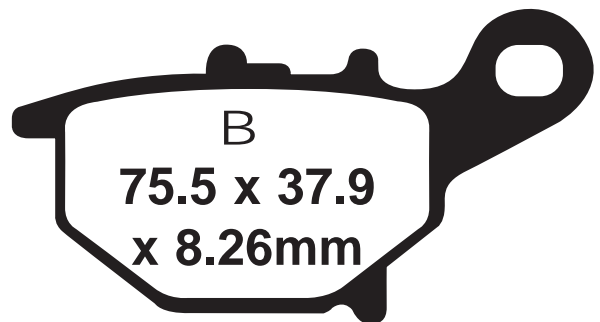

FA401

Competitor X Ref	SBS	Vesrah	Ferodo
	820	VD358	FDB2197

SUZUKI
RM 85 LK5/K5/LK6/K6/K7/LK7/K8/LK8/K9/LK9/L0/LL0 05-10 R

Equivalents OE#
69100 03880

STD FA401X	Red - Off Road
OPTION FA401R	Sintered - Off Road Utility

**Dealer Stocking
Recommendation**

Single/Pair	Popularity #	Rec Stocking Level