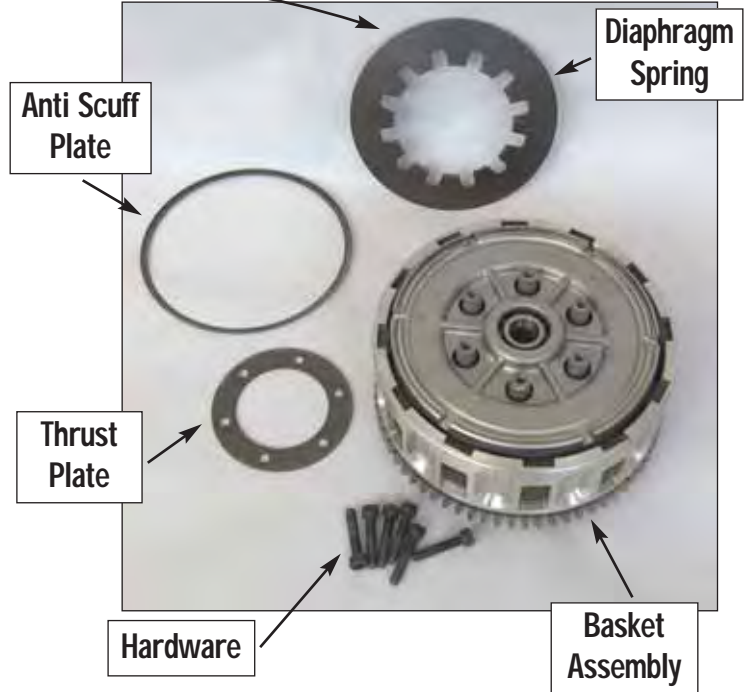

Spring No.	Fitment Models	Spring No.	Fitment Models		
CSK900	VF 700 F Interceptor	84-85	CSK903	XV 1900 Roadliner	06-10
CSK900	VF 750 F V45 Interceptor	83-84	CSK903	XV 1900 Stratoliner	06-10
CSK901	VFR 750 R (RC 30)	90	CSK903	XV 1900 VVC/W/WC Roadline	06-07
CSK902	GSX R 600 V/W/X/Y	97-00	CSK905	CBR 1000 RR/RA/RAA	08-10
CSK902	GSX-R 750 T/V/W/X	96-99	CSK906	V-Max VMX 12	85-07
CSK902	RF 900 RR	94	CSK906	XVZ 13 Venture	86-88
CSK902	GSX 1100 GM/GN/GP	91-93	CSK906	XVZ 13 Venture Royale	86-93
CSK902	GSXR 1100	89-98	CSK906	XVZ 1300 Royal Star Venture	99-10
CSK902	GSF 1200 SV/SAV/SW/SX/SY/SK1-SK5	97-05	CSK906	XVZ 1300 Royal Star Boulevard	99-00
CSK903	YZF 1000 R1	98-03	CSK906	XV 1600 Roadstar/Silverado	99-03
CSK903	FJ 1100 L/LC/N/NC	84-85	CSK906	XV 1700 Road Star	04-10
CSK903	FJ 1200	86-94	CSK906	XV 1700 Midnight Warrior	06-10
CSK903	FJR 1300	03-10	CSK906	XV 1700 Warrior	06-10
CSK903	XVS 1300 V-Star	07-10	CSK906	XV 1700 Road Star Silverado	08-10