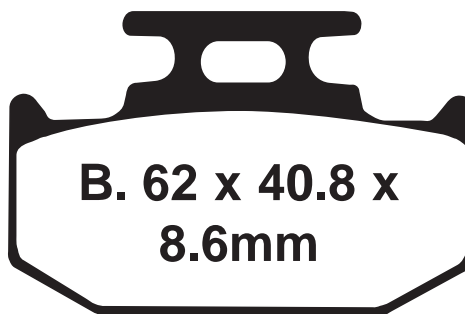

B. 62 x 40.8 x 8.6mm

SUZUKI

KLT-A 400 FK8/FK9 King Quad 400 AS	08-09	F Left
KLT-A 400 FCK8/9 King Quad 400 AS Camo	08-09	F Left
KLT-A 400 FQK9 King Quad 400 AS Anniversary Edition	08-09	F Left
KLT-F 400 FK8/FK9 King Quad 400 FS	09	F Left
KLT-F 400 FCK8/FCK9 King Quad 400 FS Camo	08-09	F Left
KLT-F 400 FQK9 King Quad 400 FS Anniversary Edition	09	F Left
LT-A 400 FK8 King Quad Auto 4WD	08-09	F Left
LT-F 400 K8 Manual 2WD	08	F Left
LT-A 450 XK7/XK8/XK9 King Quad 4x4	07-09	F Left
LT-A 450 XCK7/8/9 King Quad 450 AXi Camo	07-09	F Left
LT-A 450 XZK8/XZK9 King Quad 450 AXi Special Edition	08-09	F Left
LT-A 700 XK5/XCK6/XK6/XK7/XCK7 "Kingquad"	05-09	F Left
LT-A 750 XK8/XK9 King Quad 750 AXi	08-09	F Left
LT-A 750 XCK8/XCK9 King Quad 750 AXi Camo	08-09	F Left
LT-A 750 XZK8/XZK9 King Quad 750 AXi Special Edition	08-09	F Left
LT-A 750 XRK9 King Quad 750 AXi Rockstar Edition	09	F Left
LT-A 750 XPX9/XPLO King Quad 750 AXi Power Steering	09-10	F Left
LT-A 750 XPZX9 King Quad 750 AXi Power Steering Limited	09	F Left
LT-A 750 XPCK9 King Quad 750 AXi Power Steering Camo	09	F Left

Equivalents OE#	59100 31860

Competitor X Ref	SBS	Vesrah	Ferodo
	835	-	-

STD FA413X	Red - Off Road - ATV
OPTION FA413SV	Sintered ATV Severe Duty
OPTION FA413R	Sintered ATV Off Road

Dealer Stocking Recommendation

Single/Pair	Popularity #	Rec Stocking Level
1	-	1