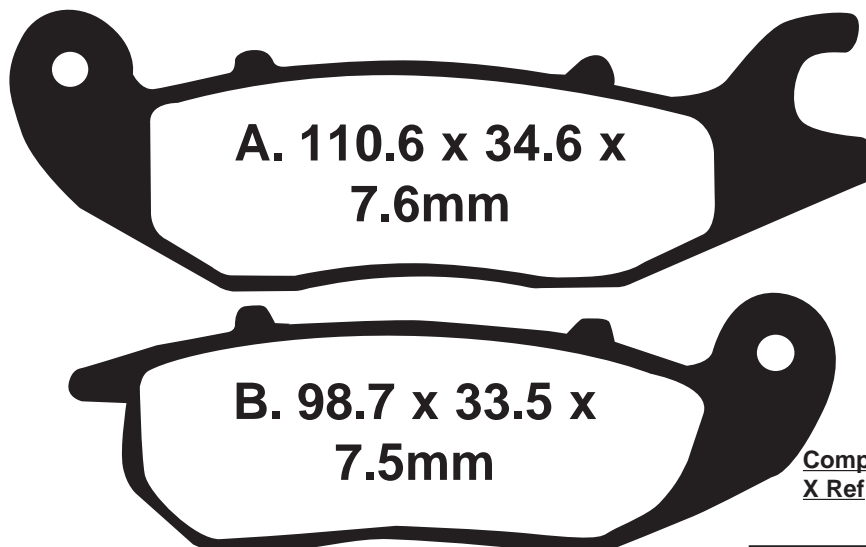

**Dealer Stocking
Recommendation**

Single/Pair	Popularity #	Rec Stocking Level
1	N/A	1

FA375

**A. 110.6 x 34.6 x
7.6mm**

**B. 98.7 x 33.5 x
7.5mm**

HONDA

CBR 125 R8 (Canada) 08 F

Equivalents OE#