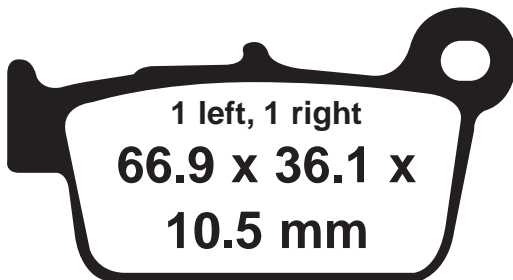

FA367

YAMAHA

YZ 125 R/S/T/V/W/X/Y/Z 03-10 R
YZ 250 R/S/T/V/W/X/Y/Z 03-10 R
YZ 250 FR/FS/FT/FV/FW/FX/FY/FZ 03-10 R
WR 250 FR/FS/FT/FV/FW/FX/FY/FZ 03-10 R
WR 250 XX/XY/XZ (Supermotard) 08-10 R
WR 250 RX/RV/RZ 08-10 R
YZ 450 FR/FS/FT/FV/FW/FX/FY/FZ 03-10 R
WR 450 FR/FS/FT/FV/FW/FX/FY/FZ 03-10 R

KAWASAKI DIRT

KX 250 N1/N2 (KX 250 F) 04-05 R
KX 250 F (T6F/T7F/T8F) 06-08 R
KX 250 F (W9F/XAFB) (4T) 09-10 R
KX 450 F (D6F/D7F/D8F) 06-08 R
KX 450 F (E9F/EAF) 09-10 R
KLX 450 R (A8F/A9F/AAF) 08-10 R

SUZUKI DIRT

RM-Z 250 K4/K5/K6/K7/K8/K9/L0 04-10 R
RM-Z 450 K5/K6/K7/ZK7/K8/K9/L0 05-10 R

APRILIA DIRT

RVX 450/550 06-09 R
MXV 4.5 09-10 R
SVX 4.5/5.5 (450/550) (Radial mount caliper) 06-10 R

BETA DIRT

RR 250 4T 05-08 R
RR 400 4T 05-09 R
RR 450 4T 05-09 R
RR 525 4T 05-09 R

SHERCO DIRT

2.5i Enduro 05-10 R
4.5i Enduro 05-10 R
4.5 Supermoto 04-07 R
4.5i Supermoto 08-10 R
5.1i Enduro 05-10 R

Competitor X Ref

SBS	Vesrah	Ferodo
790	VD271	FDB2162

STD FA367X	Red - Off Road
OPTION FA367R	Sintered Off Road Utility
OPTION MXS367	Sintered Off Road Race
OPTION EPFA367HH	Sintered Off Road Race

Equivalents OE#

5UN W0046 00	69100 35810	43082 0048
5UN W0046 50	43082 0006	25 25362
K4308 20006	225362000	

Dealer Stocking Recommendation

Single/Pair	Popularity #	Rec Stocking Level
1	N/A	4