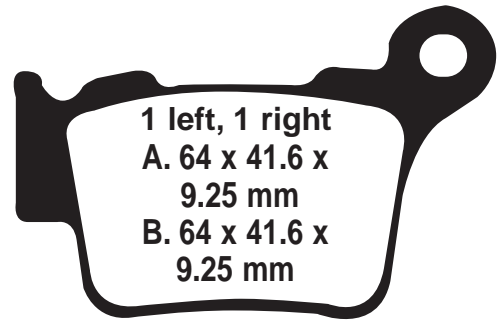

FA368

BMW			
G 450 X	08-10	R	
HUSABERG			
FE 390	10	R	
FE 450 Enduro	09	R	
FX 450	10	R	
FE 570 Enduro	09	R	
FS 570 Supermoto	10	R	
HUSQVARNA			
CR 125	05-10	R	
WR 125	06-10	R	
CR 250	05	R	
TC 250	05-10	R	
TE 250	06-10	R	
TXC 250 Cross Country	08-10	R	
WR 250	06-10	R	
XC-W 250	10	R	
XCF-W 250	10	R	
WR 300	09-10	R	
XC-W 300	10	R	
TE 310 (4T)	09	R	
XC-W 400	10	R	
TE 410	06	R	
SMR 450 RR (Radial caliper)	06-08	R	
SM 450 R (Radial caliper)	07-10	R	
TC 450	05-10	R	
TE 450	06-10	R	
TXC 450 Cross Country	08-10	R	
450 XC-W (4T) Six Days/Champion Edition	10	R	
SM 510 R (Radial caliper)	06-10	R	
TC 510	05-09	R	
TE 510	06-10	R	
TXC 510 Cross Country	08-10	R	
XC-W 530 (4T) Six Days	10	R	
KTM			
SX 125	04-10	R	
SX 150	08-10	R	
XC 150	10	R	
XC/EXC 200	04-08	R	
XC-W 200	07-08	R	
XC-W 200	10	R	
XC 200	06-08	R	
XC/EXC 250	04-07	R	
XC/XC 250 F	06-07	R	
SX-F 250	06-10	R	
SX 250	03-10	R	
XC-F 250	06-08	R	
XC-F-W 250	06-08	R	
XC 250	06-08	R	

Refit old shim & insulator

XC-W 250	06-08	R
XC 250	10	R
EXC 300 (Upside down forks)	04-08	R
EXC 300	04-07	R
MXC 300 (Upside down forks)	04-06	R
XC 300	06-08	R
XC-W 300	06-08	R
XC 300	10	R
XC/EXC 400	04-07	R
XC-W 400	08-09	R
EXC 450	04-07	R
EXC 450 (4T)	09-10	R
SMR 450	04-05	R
SX-F 450	03-10	R
XCR-W 450	08	R
EXC-R 450	08	R
XC-F 450	08	R
XC-F 505	08	R
EXC 525	04-07	R
SMR 525	04-05	R
SX 525	03-05	R
EXC 530 (4T)	09-10	R
XCR-W 530	08	R
EXC-R 530	08	R
SMR 560	06	R
SXC 625	05-06	R
SX-F 505	07	R
XC 525 Desert Racing	07	R
450 SMR	07	R
560 SMR	07	R

Equivalents OE#

548 13 090 000	8000A2790
548 13 090 100	

Competitor X Ref

SBS	Vesrah	Ferodo
791	VD997	FDB2165

Dealer Stocking Recommendation

Single/Pair	Popularity #	Rec Stocking Level
1	N/A	1

STD FA368X	Red - Off Road
OPTION FA368R	Sintered Off Road Utility
OPTION MXS368	Sintered Off Road Race
OPTION EPFA368HH	Sintered Off Road Race