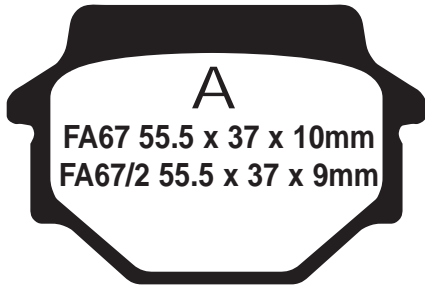

FA67 FA67/3

FA67

SUZUKI ROAD BIKE

GSXR 50 (RB 50 H)	87	F
GN 125 EM/EN/EP/ER/ES/ET	91-96	F

CAGIVA

WMX 125/250	89-91	R

KTM

D-XC/E-XC/E-GS 125	90-91	F & R
D-XC/E-XC/E-GS 125	92-93	R
EXC 125 Brembo Calipers	89	F & R
MX 125 Brembo Calipers	89-91	F & R
MX 125	92-93	R
D-XC/E-XC/E-GS 250 Brembo Calipers	91	F & R
D-XC/E-XC/T-XC/E-GS 250 Grimeca	92-93	R
EXC/EGS 250 Brembo Calipers	89	F & R
MX 250 Brembo calipers	89-91	F & R
MX 250 Brembo calipers	93	R
DXC/EXC/EGS 350 Brembo calipers	90-91	F & R
EXC 350 Brembo calipers	89	F & R
MX 350 Brembo calipers	90-91	F & R
LC-4 MX/EXC 500 Brembo calipers	90-91	F & R
MX 500	92-94	R
LC4 MX/EXC 600 Brembo calipers	90-91	F & R
LC4 EXC 600	92-93	R
SX 620/EXC/EGS	94	R

KAWASAKI DIRT BIKE

KX 125 B2/C1/D1	83-85	F
KX 125 E1	86	F & R
KX 125 E2/F1	87-88	R
KDX 200 C1-C3/E1-E4	86-92	F
KL 250 D2-D22 (KLR 250)	85-05	F
KL 250 G4/G5/G6/G7/G8 "Super Sherpa"	00-04	R
KX 250 C1/C2/D1	83-85	F
KX 250 D2	86	F & R
KX 250 E1/F1	87-88	R
KX 500 A1/A2/B1	83-85	F
KX 500 B2	86	F & R
KX 500 C1/D1	87-88	R

KAWASAKI DIRT BIKE Contd.

KL 600 A1/B1/B2 (KLR)	84-86	F
KL 650 A1-A19/A6F/A7F (KLR)	87-07	R
KL 650 B2/B3 (TENGA)	90-91	R

KAWASAKI ATV

KXT 250 A2/B1 'Tecate'	85-86	F & R
KXT 250 B2 'Tecate'	87	F
KLF 300 B1-B17 Bayou	88-04	F

MAICO/M-STAR

MX 500	95	R

FA67/3

KAWASAKI ROAD BIKE

EX 500 D1-D12/D6F/D7F/D8F/D9F	94-09	R

43050 1063	43082 1063	43082 1209	59300 04850	59300 36822
43050 1064	43082 1064	59100 33810	59300 26830	59300 36871
43050 1073	43082 1070	59100 33812	59300 33810	59301 33810
43050 1082	43082 1073	59100 33820	59300 36810	59301 39810
43082 1027	43082 1084	59130 26820	59300 36811	59301 39811
430821031	43082 1092	59300 04830	59300 36820	59301 39812
43082 1051	43082 1096	59300 04831	59300 36821	

Equivalents OE# FA67

Equivalents OE# FA67/2

238 07 6340
240 07 6340

Equivalents OE# FA67/3

43082 1056
43082 1067
43082 1116
43082 1163

Dealer Stocking Recommendation

Single/Pair 2	Popularity # K8	Rec Stocking Level FA67X - 6 FA67R - 6 FA67/2 - 0 FA67/3 - 0

STD FA67	Black - Touring - Road
OPTIONS	
FA67HH	Sintered HH Sport - Road
FA67SV	Sintered ATV Severe Duty
FA67X	Red - Off Road
STD FA67/3	Black - Touring - Road

Competitor X Ref

SBS 586/546	Vesrah VD425	Ferodo FDB314