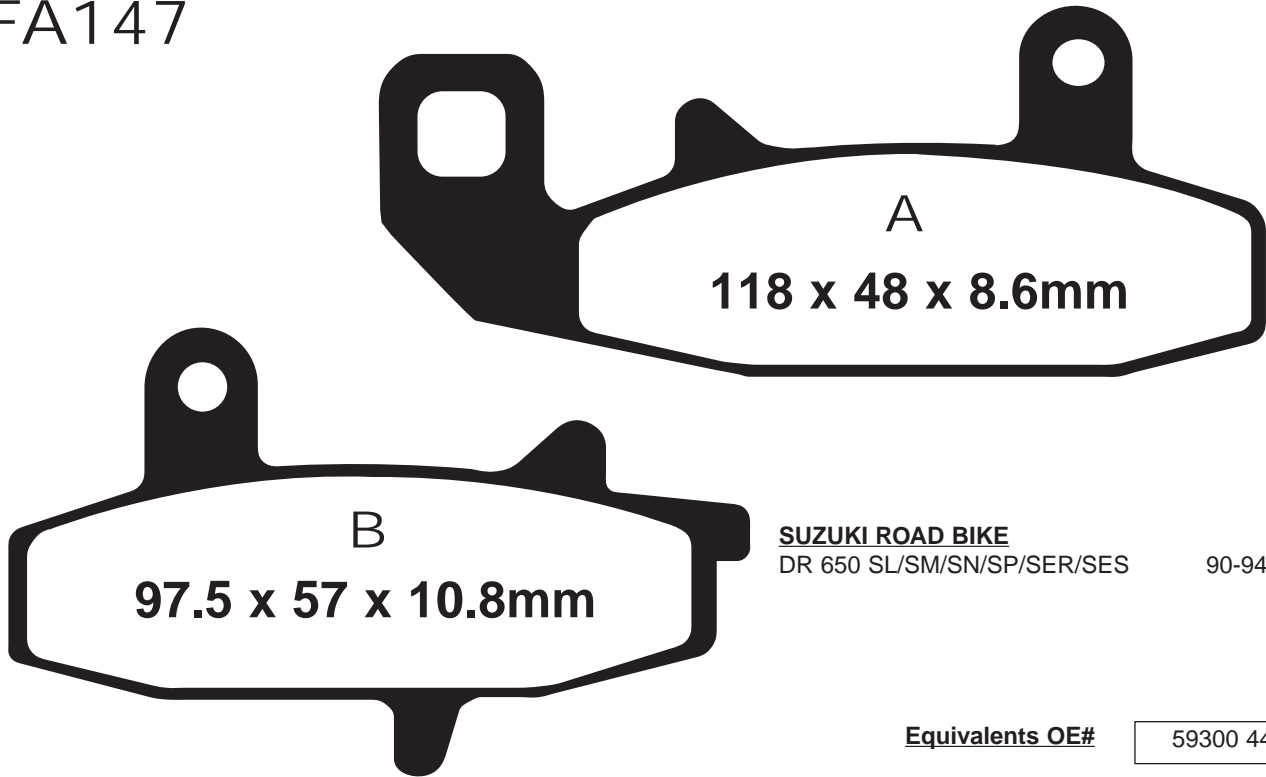

FA147

SUZUKI ROAD BIKE
DR 650 SL/SM/SN/SP/SER/SES 90-94 F

Equivalents OE# 59300 44850

Competitor X Ref

SBS 626	Vesrah VD347	Ferodo FDB569

STD FA147X Black - Off Road
OPTIONS FA147R Sintered Off Road Utility

Dealer Stocking Recommendation

Single/Pair 1	Popularity # -	Rec Stocking Level 1