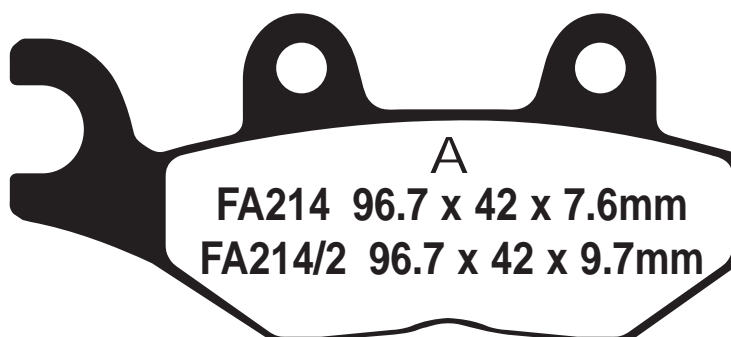

FA214 FA214/2

FA214 - TRIUMPH

Sprint (All carb models up to VIN 9082)	93	F Left
Tiger 885cc	92-96	F Left
Trident 900	92-98	F Left
Trophy 900 (3 cyl)	92-93	F Left
Trophy 1200 (4 cyl)	92-93	F Left

FA214/2 - TRIUMPH

America (Cast wheel/865cc)	06-09	R
Bonneville/Bonneville Black	06-08	R
Bonneville America	02-08	R
Bonneville 800	01-05	R
Bonneville T100	02-09	R

FA214/2 - TRIUMPH Contd.

T595 Daytona	97	R
Speedmaster 800	03-04	R
Speedmaster (865cc)	05-09	R
Scrambler (865cc)	06-09	R
Daytona 955i	98-00	R
Daytona 955i(from VIN No 132513)	01-04	R
Speed Triple (EFI)	97-01	R
Speedtriple 955cc	02-04	R
Speed triple (Radial caliper 1050cc)	05-07	R
Speed Triple (1050cc)	08-09	R
Sprint RS (from VIN 139277)	03-04	R
Sprint ST (Up to VIN 139276)	99-01	R
Sprint ST (1050cc)	05-10	R
Thrupton 900	04-09	R

FA214
Equivalents OE#

T2020071-T301

FA214/2
Equivalents OE#

T2020555
T2020556

STD FA214	Black - Touring - Road
OPTIONS FA214HH	Sintered HH Sport - Road
STD FA214/2	Black - Touring - Road
OPTIONS FA214/2HH	Sintered HH Sport - Road

Competitor X Ref

SBS 611	Vesrah VD340 = FA214 VD340/2 = FA214/2	Ferodo FDB497

Dealer Stocking Recommendation

Single/Pair 1	Popularity # -	Rec Stocking Level 1