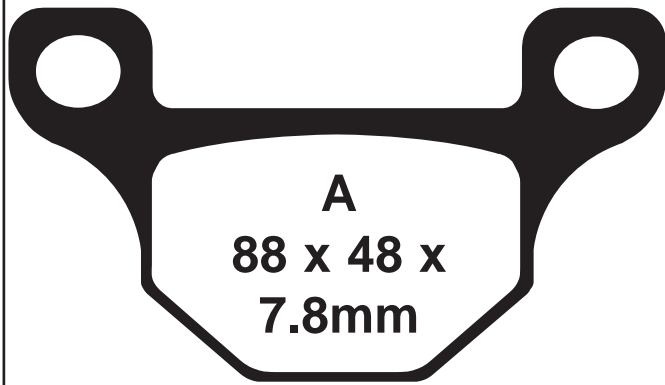

FA93

TGB Scooter

Delivery 151 05-08 F
R 50 X 06-09 F

Equivalents OE#

413610

Dealer Stocking Recommendation

Single/Pair	Popularity #	Rec Stocking Level

Competitor X Ref

SBS	Vesrah	Ferodo

STD FA93 Black - Road