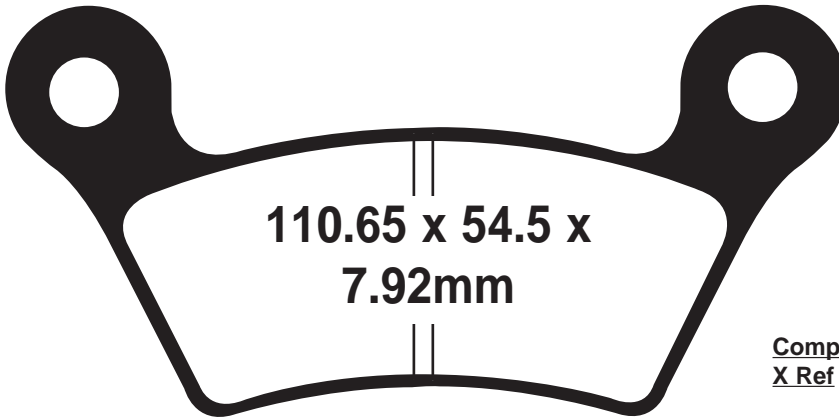

FA473

CAN-AM
Spyder (3 wheeler)

08-10 R

Equivalents OE#

219800031

**Competitor
X Ref**

SBS	Vesrah	Ferodo
-	-	-

**Dealer Stocking
Recommendation**

Single/Pair	Popularity #	Rec Stocking Level
2	-	2

STD FA473   Black - Road