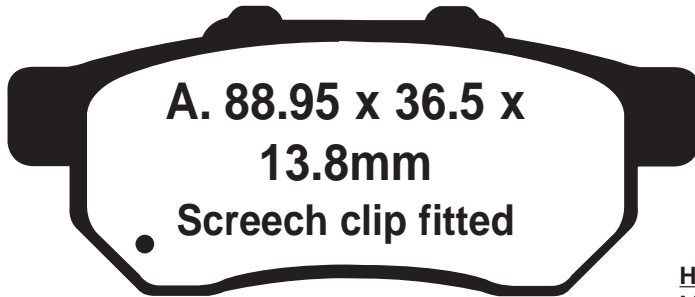

FA479

HONDA SIDE X SIDE
MUV 700 Big Red

09-10 R Right