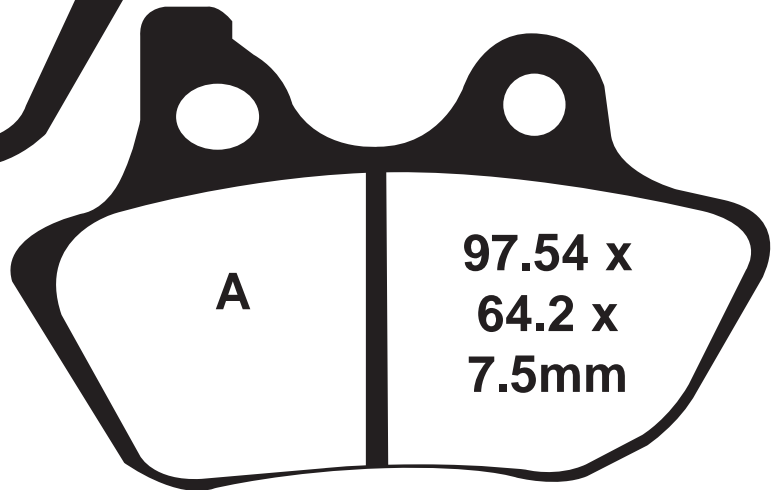

Single/Pair	Popularity #	Rec Stocking Level
1	-	-

FA400

IMPORTANT NOTE:
This pad has now replaced
the FA299/FA299HH

SEE MAIN APPLICATION
PAGES FOR FITMENTS

Competitor X Ref	SBS	Vesrah	Ferodo
	826	-	-

Equivalents OE#
44082 00C
44082 00D