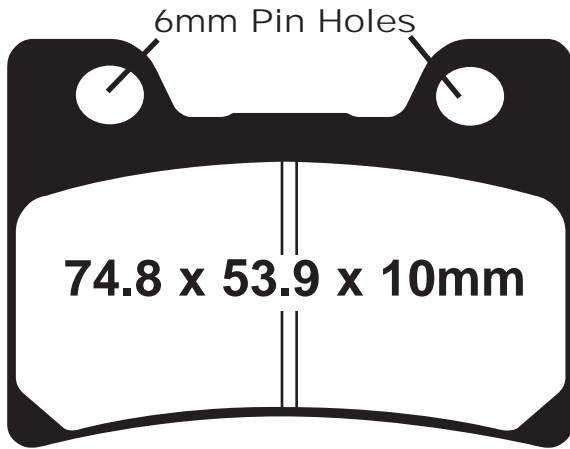

FA182

YAMAHA ROAD BIKE
FZR 1000 EX-UP D/DC/E/EC

92-93 F

Equivalents OE# 3GM W0045 50

Competitor X Ref	SBS	Vesrah	Ferodo
	665	VD257	FDB637

Dealer Stocking Recommendation

Single/Pair	Popularity #	Rec Stocking Level
2	Y30	2

STD FA182 Black - Touring - Road
OPTIONS FA182HH Sintered HH Sport - Road