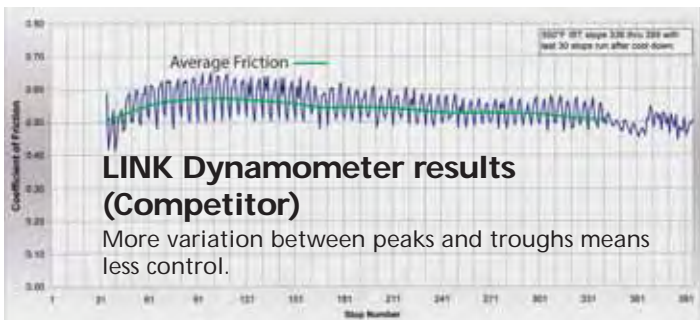

The Dyno Test Results

Available Part Numbers:

Set No.	Fitment	EPFA322/4HH	Streetbike Fronts
EPFA16HH	Lockheed 2 Piston	EPFA335HH	Streetbike Fronts
EPFA94HH	Harley Fronts	EPFA345HH	Buell Fronts
EPFA95HH	Brembo 4 Piston	EPFA346HH	MX Rears
EPFA129HH	Streetbike Rears	EPFA347HH	Streetbike Fronts
EPFA131HH	MX Rears	EPFA367HH	MX Rears
EPFA145HH	Streetbike Fronts	EPFA368HH	MX Rears
EPFA158HH	Streetbike Fronts	EPFA369/4HH	Streetbike Fronts
EPFA175HH	Harrison/ISR	EPFA379HH	Streetbike Fronts
EPFA181HH	MX Fronts	EPFA380HH	Streetbike Fronts
EPFA185HH	MX Fronts	EPFA381HH	Harley Fronts
EPFA187HH	Streetbike Fronts	EPFA387HH	Harley Fronts
EPFA188HH	Streetbike Fronts	EPFA388HH	Streetbike Fronts
EPFA190HH	Streetbike Fronts	EPFA390HH	Streetbike Fronts
EPFA197HH	Streetbike Fronts	EPFA400HH	Harley Fronts & Rears
EPFA200HH	Harley Rears	EPFA405HH	FTE 4 Piston
EPFA203HH	Streetbike Fronts	EPFA406HH	FTE 6 Piston
EPFA208HH	MX Rears	EPFA407HH	BMW Fronts
EPFA211HH	Brembo Race	EPFA409HH	Harley Fronts
EPFA211/2HH	Brembo Race	EPFA417/4HH	Streetbike Fronts
EPFA216HH	P.M.	EPFA424HH	Buell/MV Fronts
EPFA218HH	Brembo Race	EPFA433/4HH	Magura
EPFA218/2HH	Brembo Race	EPFA434HH	Harley Fronts
EPFA226HH	Streetbike Fronts	EPFA435/4HH	Ducati Fronts
EPFA229HH	Streetbike Fronts	EPFA442/4HH	Streetbike Fronts
EPFA231HH	Streetbike Fronts	EPFA447HH	Streetbike Fronts
EPFA239HH	Honda Race	EPFA450HH	MX Fronts
EPFA244HH	Streetbike Fronts	EPFA454/4HH	Streetbike Fronts
EPFA249HH	Streetbike Fronts	EPFA457HH	Harley Fronts
EPFA252HH	Streetbike Fronts	EPFA458HH	Harley Fronts
EPFA261HH	Streetbike Fronts	EPFA491HH	Triumph 675 09
EPFA263HH	Lockheed 6 Piston		
EPFA265HH	Streetbike Fronts		
EPFA294HH	Streetbike Fronts		
EPFA295HH	Brembo Race		
EPFA296HH	Streetbike Fronts