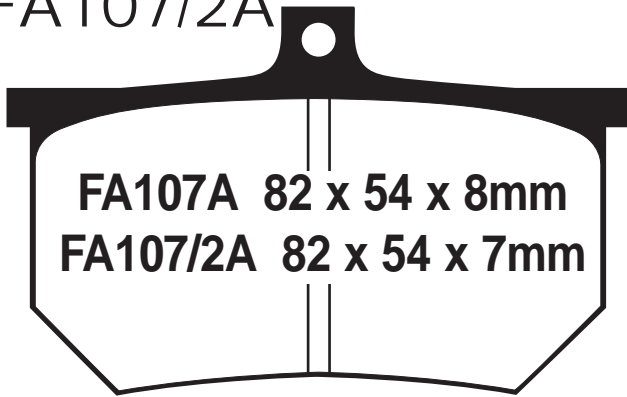

FA107A FA107/2A

FA107A - LOCKHEED 4 PISTON CALIPER

Check thickness of pad required.
CP3369/4484

FA107/2A - LOCKHEED 4 PISTON CALIPER

Check thickness of pad required.
CP4485

Competitor X Ref

SBS 661	Vesrah -	Ferodo FRP410

Dealer Stocking Recommendation

Single/Pair	Popularity # -	Rec Stocking Level

STD GFA107A Green Race
OPTIONS GFA107/2A Green Race