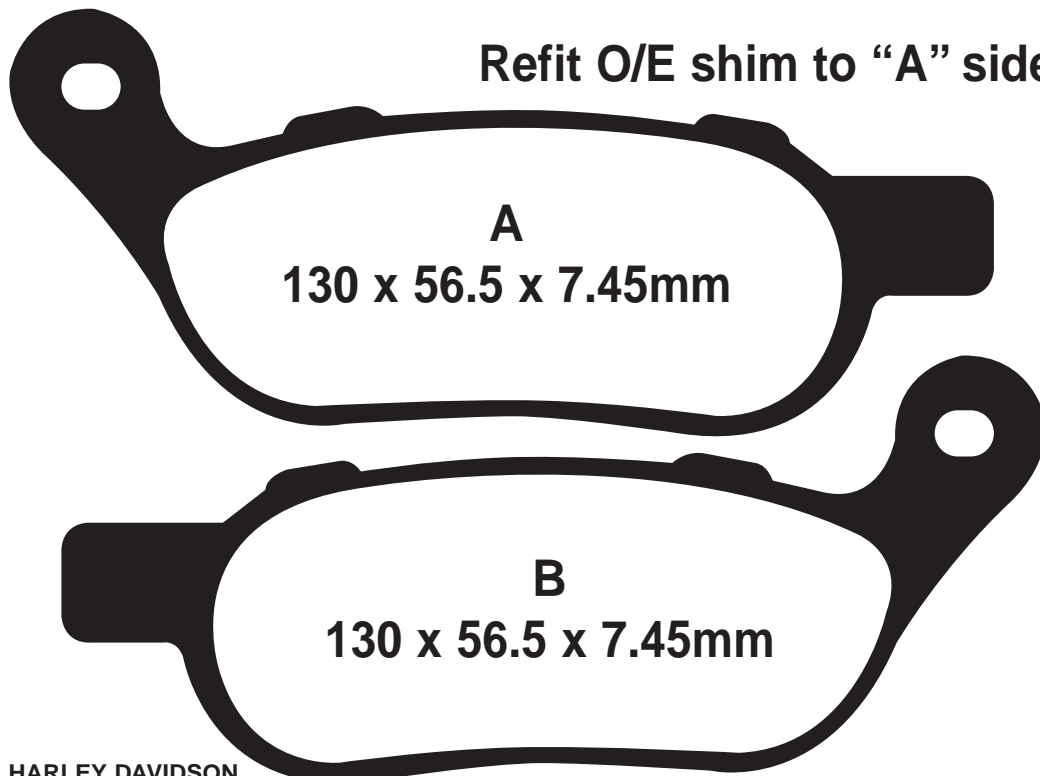

FA458

Refit O/E shim to "A" side pad only

A
130 x 56.5 x 7.45mm

B
130 x 56.5 x 7.45mm

HARLEY DAVIDSON

FXD Super Glide	08-10	R
FXDC Super Glide Custom	08-10	R
FXDB Street Bob	08-09	R
FDXL Low Rider	08-09	R
FXDF Fat Bob	08-10	R
FXDWG Wide Glide	08	R
FXSTB Night Train	08-09	R
FXSTC Softail Custom	08-10	R
FLSTF Fat Boy	08-10	R
FLSTN Softail Deluxe	08-10	R
FLSTC Heritage Softail Classic	08-10	R
FXCW Rocker	08-09	R
FXCWC Rocker C	08-10	R
FXDWG Dyna Wide Glide (Spoke wheels)	10	R
FLSTFB Fat Boy Special/LO	10	R
FLSTSB Softail Cross Bones	08-10	R