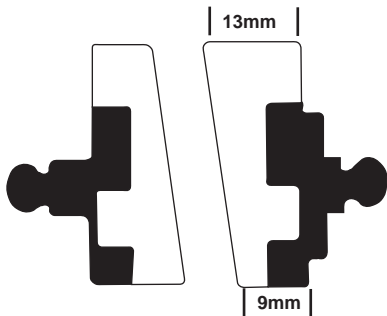

FA22

NOTE:
1 PAD LEFT HAND
1 PAD RIGHT HAND
TAPERED FINISH
71.8 x 35mm

BMW

R 60/7	76-80	F	R 100	76-77	F
R 60 TIC	78-82	F	R 100/7T	77-09/80	F
R 75/6, 75/7	73-79	F	R 100 S	76-08/80	F
R 80	77-84	F	R 100 RS	76-09/80	F
R 80 TIC	78-08/80	F	R 100 RT	78-09/80	F
R 90 S	73-76	F			
R 90/6	73-76	F			

Competitor X Ref

SBS	Vesrah	Ferodo
520	VD910	FDB155

Equivalents OE#

34 11 2 301 358	34 11 2 301 355	34 11 2 301 356

Dealer Stocking Recommendation

Single/Pair	Popularity #	Rec Stocking Level
2	-	2

STD	FA22	Black - Touring - Road