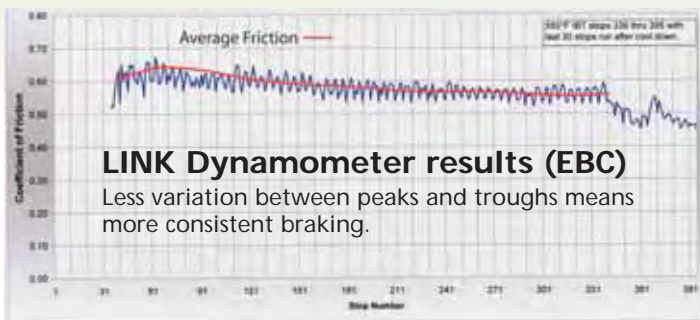

The Dyno Test Results

Available Part Numbers:

Set No.	Fitment	EPFA322/4HH	Streetbike Fronts
EPFA16HH	Lockheed 2 Piston	EPFA335HH	Streetbike Fronts
EPFA94HH	Harley Fronts	EPFA345HH	Buell Fronts
EPFA95HH	Brembo 4 Piston	EPFA346HH	MX Rears
EPFA129HH	Streetbike Rears	EPFA347HH	Streetbike Fronts
EPFA131HH	MX Rears	EPFA367HH	MX Rears
EPFA145HH	Streetbike Fronts	EPFA368HH	MX Rears
EPFA158HH	Streetbike Fronts	EPFA369/4HH	Streetbike Fronts
EPFA175HH	Harrison/ISR	EPFA379HH	Streetbike Fronts
EPFA181HH	MX Fronts	EPFA380HH	Streetbike Fronts
EPFA185HH	MX Fronts	EPFA381HH	Harley Fronts
EPFA187HH	Streetbike Fronts	EPFA387HH	Harley Fronts
EPFA188HH	Streetbike Fronts	EPFA388HH	Streetbike Fronts
EPFA190HH	Streetbike Fronts	EPFA390HH	Streetbike Fronts
EPFA197HH	Streetbike Fronts	EPFA400HH	Harley Fronts & Rears
EPFA200HH	Harley Rears	EPFA405HH	FTE 4 Piston
EPFA203HH	Streetbike Fronts	EPFA406HH	FTE 6 Piston
EPFA208HH	MX Rears	EPFA407HH	BMW Fronts
EPFA211HH	Brembo Race	EPFA409HH	Harley Fronts
EPFA211/2HH	Brembo Race	EPFA417/4HH	Streetbike Fronts
EPFA216HH	P.M.	EPFA424HH	Buell/MV Fronts
EPFA218HH	Brembo Race	EPFA433/4HH	Magura
EPFA218/2HH	Brembo Race	EPFA434HH	Harley Fronts
EPFA226HH	Streetbike Fronts	EPFA435/4HH	Ducati Fronts
EPFA229HH	Streetbike Fronts	EPFA442/4HH	Streetbike Fronts
EPFA231HH	Streetbike Fronts	EPFA447HH	Streetbike Fronts
EPFA239HH	Honda Race	EPFA450HH	MX Fronts
EPFA244HH	Streetbike Fronts	EPFA454/4HH	Streetbike Fronts
EPFA249HH	Streetbike Fronts	EPFA457HH	Harley Fronts
EPFA252HH	Streetbike Fronts	EPFA458HH	Harley Fronts
EPFA261HH	Streetbike Fronts	EPFA491HH	Triumph 675 09
EPFA263HH	Lockheed 6 Piston		
EPFA265HH	Streetbike Fronts		
EPFA294HH	Streetbike Fronts		
EPFA295HH	Brembo Race		
EPFA296HH	Streetbike Fronts