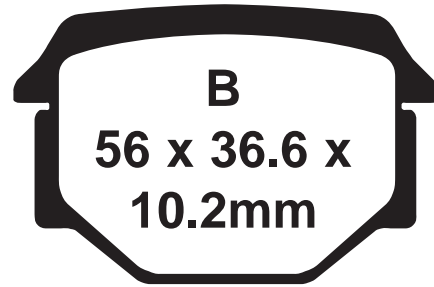

FA93

TGB Scooter

Delivery 151 05-08 F
R 50 X 06-09 F

Equivalents OE#

413610

Dealer Stocking Recommendation

Single/Pair	Popularity #	Rec Stocking Level

Competitor X Ref

SBS	Vesrah	Ferodo

STD FA93 Black - Road