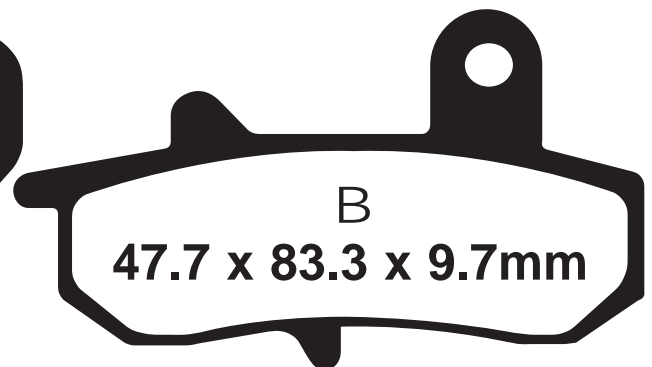

FA157

SUZUKI DIRT BIKE

DR 650SL/SM/SN/SP/SER/SES

90-94 R

Competitor X Ref

SBS 635	Vesrah VD348	Ferodo FDB607

Equivalents OE#

69100 44860   69100 12810

STD FA157X Black - Off Road
OPTIONS FA157R Sintered Off Road Race

Dealer Stocking Recommendation

Single/Pair	Popularity #	Rec Stocking Level
1	-	1