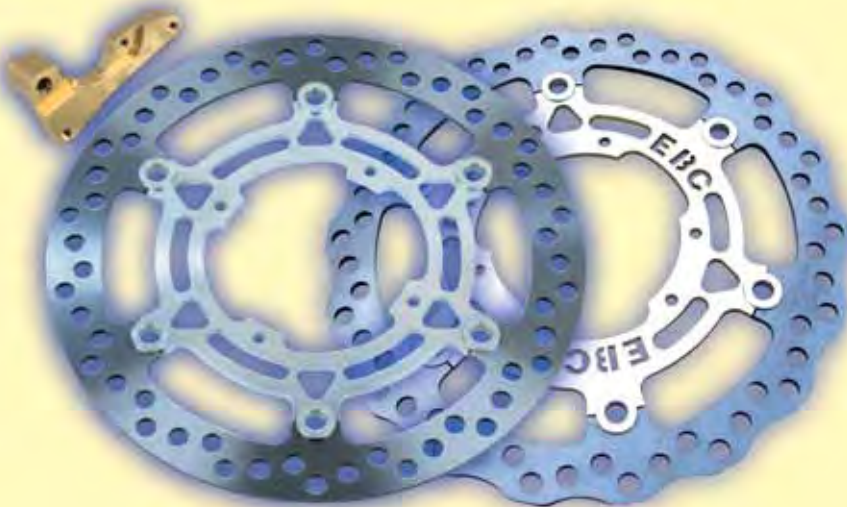

EBC Off Road ROTOR Options

Tough heat treated carbon steel with zinc coat rust prevention, the D series rotors are a direct replacement for original parts. Add C suffix for contoured profile

EBC OE Replacement Rotor

Part No carries "D" Suffix, example MD6001D will look like this.

EBC Supercross Contour Rotor

Part No carries "C" Suffix. Example MD6037C will look like this.

Moto-X Mini Oversize Kit for 50-85cc MX bikes

Optimum 250mm diameter and comes complete with relocation bracket. All rotors feature contoured profile as standard.

EBC Oversize MX Disc Kits

280mm oversize disc kit complete with relocation bracket for improved brake power and control. Part number is the same for both full circle and contour, as stocks rotate all rotors will be made in contoured profile.

EBC Supermotard Contour Rotor Kit

320mm rotor upgrade kits complete with relocation bracket. To order prefix with SM, example SM6037C. Most models now made with contoured profile.