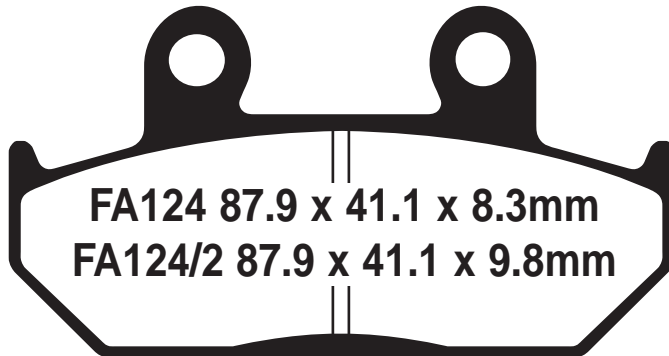

FA124 FA124/2

FA124 HONDA ROAD BIKE		
RS 125	88-89	F
RS 250	88-89	F
VFR 700 F/F2 'Interceptor'	86-87	F
VFR 750 F 'Interceptor'	86	F
CBR 1000 F (Hurricane)	87-88	F

FA124/2 HONDA ROAD BIKE		
CB 125 TT	90	F
VTR 250 Interceptor	90	F
VLX 600 Shadow (VT 600 C/CD)	88-93	F
GL 1500 Goldwing All models	88-00	F

HONDA DIRT BIKE		
NX 650	88-89	F

Competitor X Ref	SBS	Vesrah	Ferodo
	600	VD143 = 124 VD143/2 = 124/2	FDB452/R/663

Equivalents OE# FA124	
45105 ML7 006	45105 MM5 008
45105 ML7 007	45105 MS6 901
45105 MM5 007	45105 NF4 000

Equivalents OE# FA124/2		
06455 MT8 405	45105 MN9 008	45105 MT8 008
06455 MS8 405	45105 MR1 671	45106 MW3 671
45105 KV0 701	45105 MS8 008	69100 10840
45105 MN5 008	45105 MT2 007	
45105 MN5 018	45105 MT2 008	

STD FA124	Black - Touring - Road
OPTIONS FA124HH	Sintered HH Sport - Road
STD FA124/2	Black - Touring - Road
OPTIONS FA124/2HH	Sintered HH Sport - Road

Dealer Stocking Recommendation

Single/Pair	Popularity #	Rec Stocking Level
2	FA124 - H21 FA124/2 - H13	FA124 - 2 FA124/2 - 2