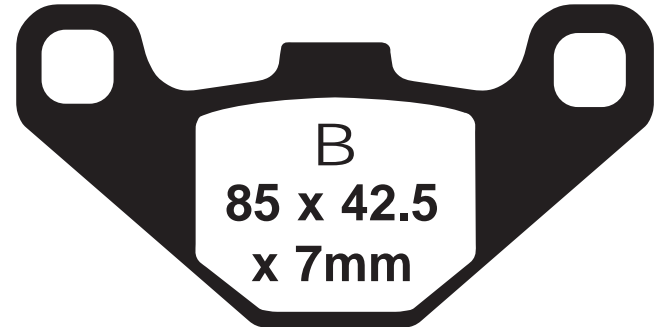

Competitor X Ref

SBS	Vesrah	Ferodo
550	VD235	FDB311

Dealer Stocking Recommendation

Single/Pair	Popularity #	Rec Stocking Level
2	Y9	2

STD FA81 Black - Touring - Road

BUYERS GUIDE
BRAKE PADS

FA83 FA83/2

- A. 47.5 x 37 x 10mm
- B. 85 x 42.5 x 17.8mm