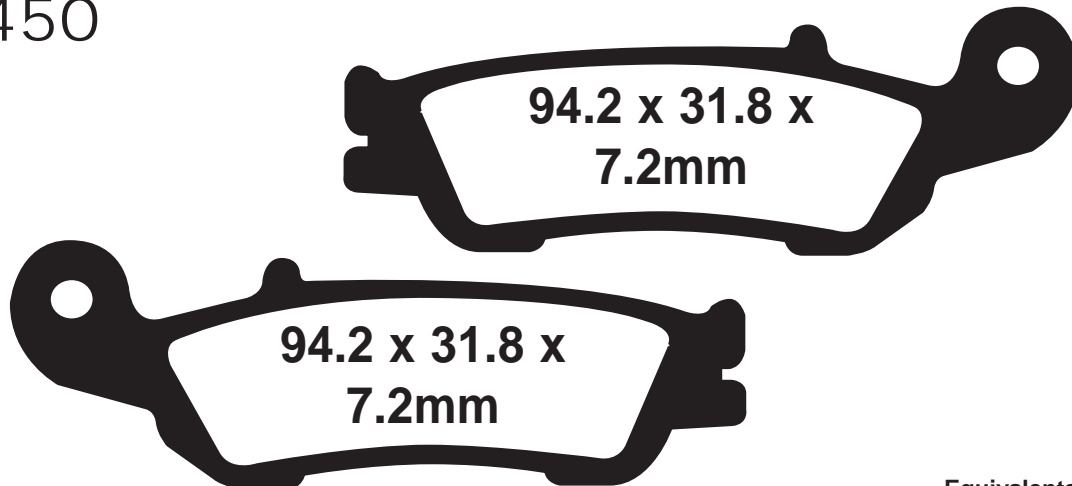

FA450

YAMAHA (DIRT)

YZ 125 X/Y/Z 08-10 F

YZ 250 X/Y/Z 08-10 F

YZ 250 FW/FX/FY/FZ 07-10 F

YZ 450 FX/FY/FZ 08-10 F

Equivalents OE#

5XC W0045 00

**Competitor
X Ref**

SBS	Vesrah	Ferodo
840	-	-

STD FA450X Off Road - ATV
OPTION FA450R Sintered ATV Off Road
OPTION MXS450 Sintered Off Road Race

**Dealer Stocking
Recommendation**

Single/Pair	Popularity #	Rec Stocking Level
2	-	2