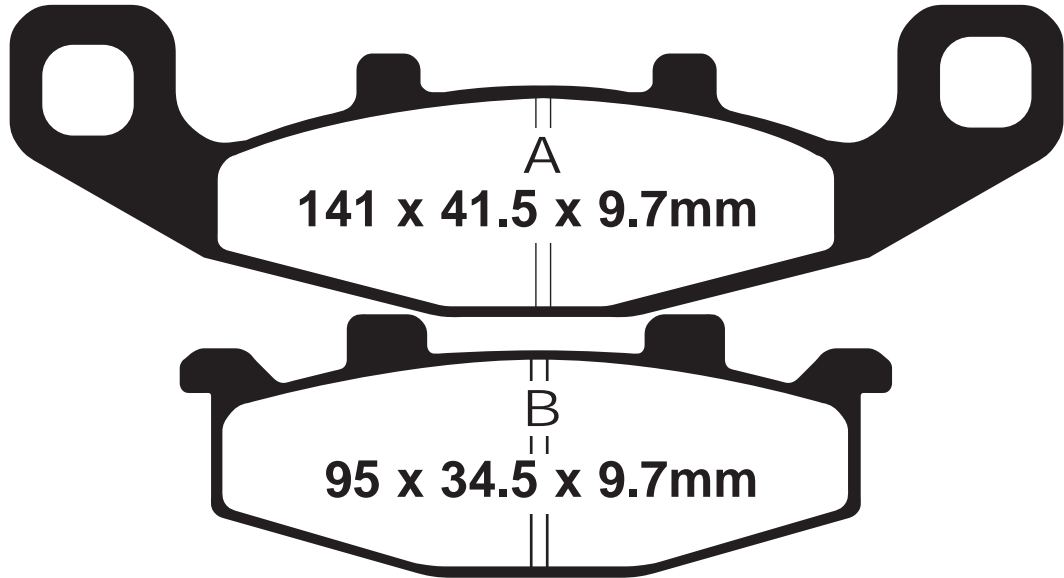

FA129

KAWASAKI ROAD BIKE

EX 250 F2-F19/D6F/D7F Ninja 250
EX 500 A1-A7/D1-D12/D6F/D7F/D8F/D9F
ZR 550 B1/B2/B3/B4 Zephyr
ZL 600 B2/B3 Eliminator
ZX 600 C1-C9 Ninja 600R
ZX 600 D1/D2/D3/D4(ZX6)
ZR 750 C1/C2/C3 Zephyr
ZX 750 F1/F2/F3/F4 Ninja
ZG 1000 A9-A20 Concours
ZG 1000 A6F Concours
ZX 1000 B1/B2/B3 Ninja (ZX10)
ZX 1100 C1-C4 ZX11 Ninja
ZR 1100 A1/A2/A3/A4 Zephyr
ZR 1100 B1 Zephyr

88-07 F
87-09 F
90-93 F
96-97 F
88-96 F & R
90-93 R
91-93 F & R
87-90 F & R
94-05 F
06 F
88-90 F & R
90-93 R
92-95 R
96 R

KAWASAKI DIRT BIKE

KL 650 B2/B3 Tengai
SUZUKI ROAD BIKE
GSF 400 M/N/P Bandit
GS 500 EK/EL/EM/EN/EP/ER/ES
VX 800 L/M/N/P
GSX 1100 GM/GN/GP

90-91 F
91-93 F
89-95 F
90-93 F
91-93 F

Competitor X Ref

SBS	Vesrah	Ferodo
597	VD427	FDB481/R

Equivalents OE#

43082 1068	43082 1095	43082 1124	43082 1189	59301 45860
43082 1069	43082 1104	43082 1134	43082 1145	
43082 1074	43082 1114	43082 1139	59100 01820	
43082 1088	43082 1123	43082 1161	59100 26810	

STD FA129	Black - Touring - Road
OPTIONS FA129HH	Sintered HH Sport - Road
OPTIONS FA129R	Sintered Off Road Utility
OPTIONS EPFA129HH	Sintered HH Race

Dealer Stocking Recommendation

Single/Pair	Popularity #	Rec Stocking Level
2	K2/S8	10