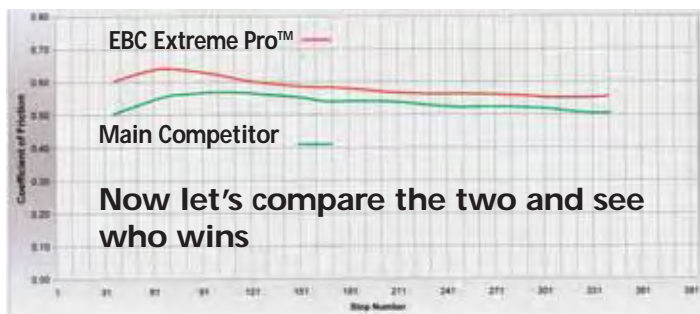

The Dyno Test Results

Available Part Numbers:

Set No.	Fitment	EPFA322/4HH	Streetbike Fronts
EPFA16HH	Lockheed 2 Piston	EPFA335HH	Streetbike Fronts
EPFA94HH	Harley Fronts	EPFA345HH	Buell Fronts
EPFA95HH	Brembo 4 Piston	EPFA346HH	MX Rears
EPFA129HH	Streetbike Rears	EPFA347HH	Streetbike Fronts
EPFA131HH	MX Rears	EPFA367HH	MX Rears
EPFA145HH	Streetbike Fronts	EPFA368HH	MX Rears
EPFA158HH	Streetbike Fronts	EPFA369/4HH	Streetbike Fronts
EPFA175HH	Harrison/ISR	EPFA379HH	Streetbike Fronts
EPFA181HH	MX Fronts	EPFA380HH	Streetbike Fronts
EPFA185HH	MX Fronts	EPFA381HH	Harley Fronts
EPFA187HH	Streetbike Fronts	EPFA387HH	Harley Fronts
EPFA188HH	Streetbike Fronts	EPFA388HH	Streetbike Fronts
EPFA190HH	Streetbike Fronts	EPFA390HH	Streetbike Fronts
EPFA197HH	Streetbike Fronts	EPFA400HH	Harley Fronts & Rears
EPFA200HH	Harley Rears	EPFA405HH	FTE 4 Piston
EPFA203HH	Streetbike Fronts	EPFA406HH	FTE 6 Piston
EPFA208HH	MX Rears	EPFA407HH	BMW Fronts
EPFA211HH	Brembo Race	EPFA409HH	Harley Fronts
EPFA211/2HH	Brembo Race	EPFA417/4HH	Streetbike Fronts
EPFA216HH	P.M.	EPFA424HH	Buell/MV Fronts
EPFA218HH	Brembo Race	EPFA433/4HH	Magura
EPFA218/2HH	Brembo Race	EPFA434HH	Harley Fronts
EPFA226HH	Streetbike Fronts	EPFA435/4HH	Ducati Fronts
EPFA229HH	Streetbike Fronts	EPFA442/4HH	Streetbike Fronts
EPFA231HH	Streetbike Fronts	EPFA447HH	Streetbike Fronts
EPFA239HH	Honda Race	EPFA450HH	MX Fronts
EPFA244HH	Streetbike Fronts	EPFA454/4HH	Streetbike Fronts
EPFA249HH	Streetbike Fronts	EPFA457HH	Harley Fronts
EPFA252HH	Streetbike Fronts	EPFA458HH	Harley Fronts
EPFA261HH	Streetbike Fronts	EPFA491HH	Triumph 675 09
EPFA263HH	Lockheed 6 Piston		
EPFA265HH	Streetbike Fronts		
EPFA294HH	Streetbike Fronts		
EPFA295HH	Brembo Race		
EPFA296HH	Streetbike Fronts