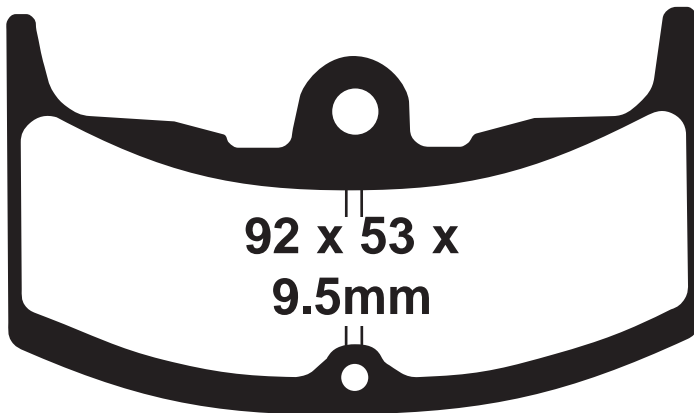

FA80/2

HONDA ROAD BIKE

VTR 250 Intceptor 88-89 F

Equivalents OE#

45105 MA6 004
45105 MA6 007

Competitor X Ref

SBS	Vesrah	Ferodo
571	VD129	FDB310/R

Dealer Stocking Recommendation

Single/Pair	Popularity #	Rec Stocking Level
1	-	1

STD FA80/2 Black - Touring - Road