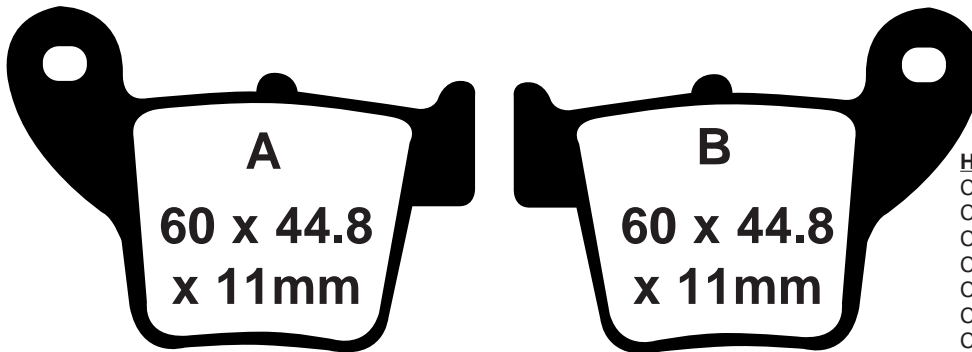

FA346

Note - do not refit O/E shim & insulator

HONDA

CR 125 R 02-07 R
CRF 150 R/RB 07-09 R
CR 250 R/RA 02-07 R
CRF 250 R 04-10 R
CRF 250 X 04-09 R
CRF 450 R/RA 02-10 R
CRF 450 X 05-09 R

Equivalents OE# 06435 KZ4 J41 06435 KRN 711

STD FA346X	Red - Off Road
OPTION MXS346	Sintered Off Road Race
OPTION FA346R	Sintered Off Road Utility
OPTION EPFA346HH	Sintered HH Race

Competitor X Ref	SBS	Vesrah	Ferodo
	777	VD168	FDB2139

Dealer Stocking Recommendation	Single/Pair	Popularity #	Rec Stocking Level
	1	N/A	4