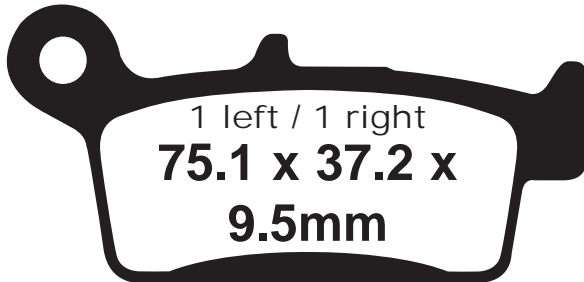

FA233

1 left / 1 right
75.1 x 37.2 x 9.5mm

KYMCO

Cobra Cross/Cobra 50 02-05 F
ZX 50 02-05 F

Equivalents OE#

45105 KCX E050

Competitor X Ref

SBS N/A	Vesrah N/A	Ferodo FDB672

Dealer Stocking Recommendation

Single/Pair	Popularity #	Rec Stocking Level

STD FA233 Black - Touring - Road