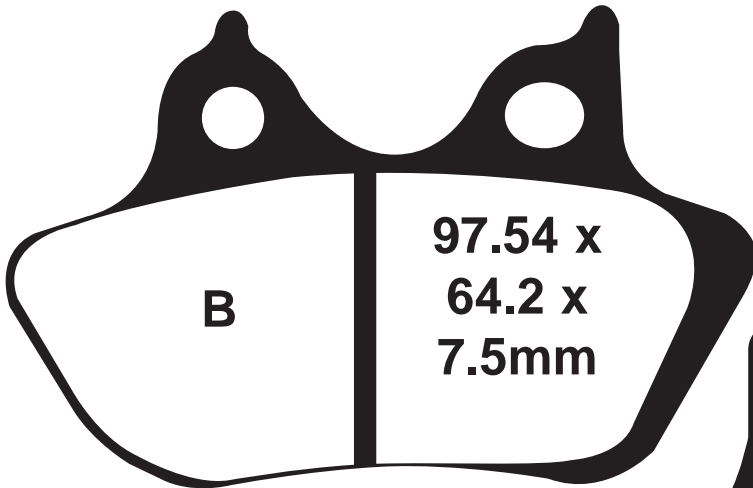

Single/Pair	Popularity #	Rec Stocking Level
1	-	-

FA400

IMPORTANT NOTE:
This pad has now replaced
the FA299/FA299HH

SEE MAIN APPLICATION
PAGES FOR FITMENTS

Competitor X Ref	SBS	Vesrah	Ferodo
	826	-	-

Equivalents OE#
44082 00C
44082 00D