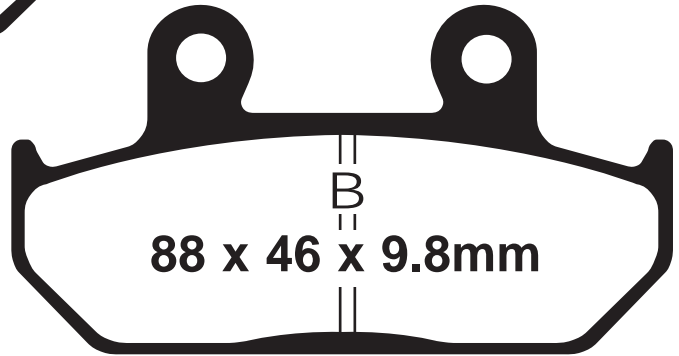

Equivalents OE#

3YF W0045 00

3TB W0045 00

Competitor X Ref

SBS
650

Vesrah
VD252

Ferodo
FDB737

STD FA172X	Red - Off Road
OPTIONS FA172R	Sintered Off Road Utility

Dealer Stocking Recommendation

Single/Pair	Popularity #	Rec Stocking Level
1	-	1