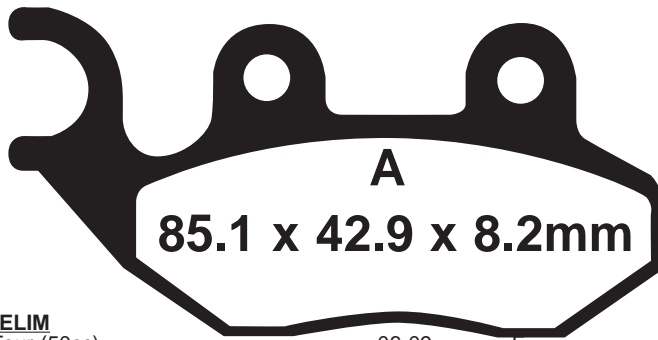

Single/Pair	Popularity #	Rec Stocking Level
2	-	2

STD EPFA263HH Sintered HH Race

BUYERS GUIDE
BRAKE PADS

FA264

A
85.1 x 42.9 x 8.2mm

B
69.8 x 41 x 8.2mm

DAELIM		
A-Four (50cc)	06-09	F
E-TON		
Beamer R4-150 (PN2F)		F
Beamer R2 50 (PN2G)		F
Matrix 50	09	F
Matrix R4-150	09	F
Sport 50	09	F
SYM		
Fiddle 50	08-10	F
Jet Euro 50	99-10	F
Simply 50	07-10	F
Fiddle II 125 (AW 125 W)	08-10	F
CITYCOM 300I (LH 300W)	08-10	F
TGB Scooter		
Delivery 50 (Up to E/No 609099)	05-06	F
U.M Street		
DTF 90	06-08	F
DTF 110	06-08	F
Matrix 150 XX	05-06	F
Matrix II-150	07-08	R