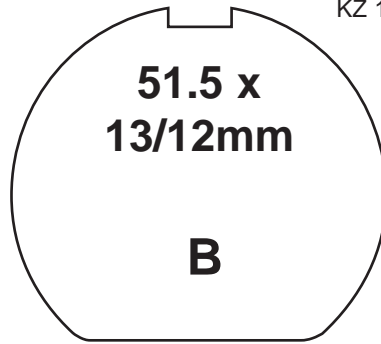

FA37

KAWASAKI ROAD BIKE

KZ 650 C1/C2/C3 (up to F/no 023100)	77-79	R
KZ 750 B1/B2/B3/B4	76-79	R
KZ 900 B1 'Ltd'	76	R
KZ 1000 B1/B2 'Ltd'	77-78	R

Competitor X Ref

SBS	Vesrah	Ferodo
514	VD405/412	FDB181R

Equivalents OE#

43051 009 B	43050 1006
43050 1008A	43050 5002

STD FA37 Black - Touring - Road

Dealer Stocking Recommendation

Single/Pair	Popularity #	Rec Stocking Level
1	K23	1

FA38

Competitor X Ref

SBS	Vesrah	Ferodo
515	VD307/308/310/ VD315/316/320	FDB181R

Equivalents OE#

59100 11850	59300 47830
59100 34820	59300 47840
59300 45820	59300 47850
59300 47810	59300 47870
59300 47820