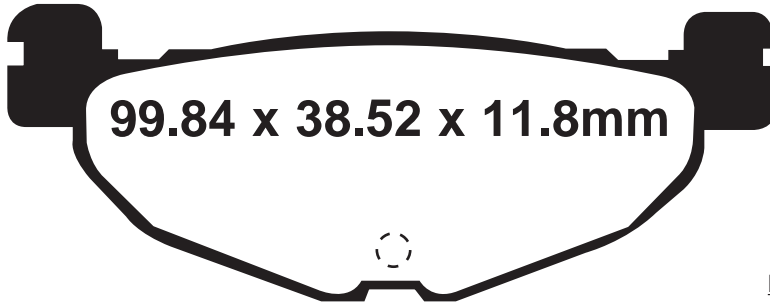

FA408

99.84 x 38.52 x 11.8mm

YAMAHA ROAD BIKE

CP 250 V/W/X Morphus	06-08	R
YP 400 RS/T/V/W/X/Y/Z Majesty	05-10	R
XP 500 Y/Z (T-Max)	09-10	R

Competitor X Ref

SBS	Vesrah	Ferodo
812	VD275	FDB2200

Equivalents OE#

5RU W0046 00
5VU W0046 01
1B7 W0046 00

STD FA408	Black - Touring - Road
OPTIONS FA408HH	Sintered Street Pads

Dealer Stocking Recommendation

Single/Pair	Popularity #	Rec Stocking Level
1	-	-