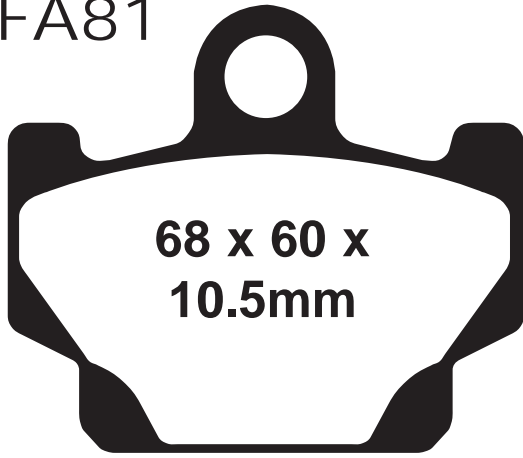

FA81

Equivalents OE#

YAMAHA ROAD BIKE

XV 250 U/UC/W/WC/A/AC	88-90	F
RZ 350 L/N/NC11	84-85	F
XS 400 J/K 'Maxim'	82-83	F
XS 400 RJ/RK	82-83	F
XV 500 K 'Virago'	83	F
XZ 550 RJ	82	F
XZ 550 RK	83	F
XJ 650 LK 'Seca'	83	F
XJ 650 LJ 'Seca Turbo'	82	F
XJ 750 J/K/MK 'Maxim'	82	F

YAMAHA DIRT BIKE

XT 600 L/LC/N/LN/S/SC	84-86	F
XT 600 T/TC/U/UC/W/WC	87-89	F

11H W0045 00	29L W0045 00	43F W0045 01
11H W0045 01	29L W0045 10	4XB W0045 00
11H W0045 11	2KJ W0045 00	52R W0045 00
11L W0045 00	2UJ W0045 00	5R2 W0045 00
11U W0045 00	2UJ W0045 01	
11U W0045 10	34L W0045 10	
22U W0045 10	43F W0045 00	

Competitor X Ref

SBS	Vesrah	Ferodo
550	VD235	FDB311

Dealer Stocking Recommendation

Single/Pair	Popularity #	Rec Stocking Level
2	Y9	2

STD FA81 Black - Touring - Road

BUYERS GUIDE
BRAKE PADS