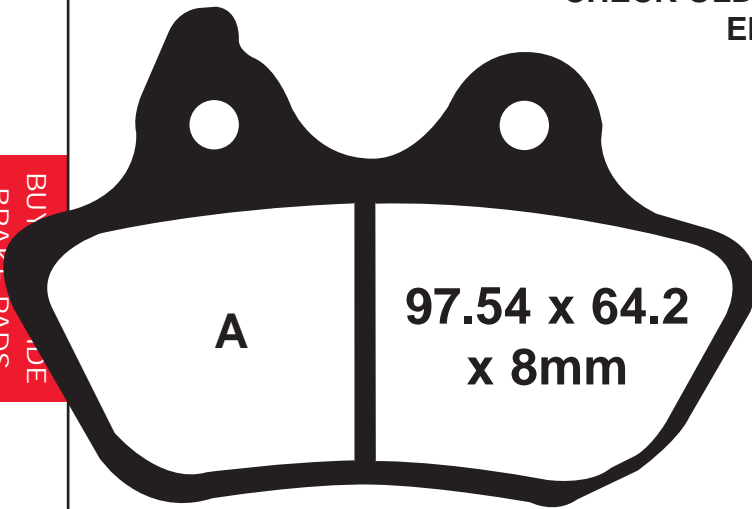

FA434

NOTE: WILL NOT INTERCHANGE WITH FA299 OR FA400. CHECK OLD PAD SHAPE AGAINST DRAWING BELOW TO ENSURE CORRECT PAD SELECTED

BUY IN PAIR
BRAKE PADS

HARLEY DAVIDSON

FXST/FXSTI Softail Standard	06-07	R
FXSTB/FXSTBi Night Train Softail	06-07	R
FXSTSSE Screaming Eagle Springer Classic	07	R
FLSTSC/FLSTSCi Springer Softail Classic	06-07	R
FLSTC Heritage Softail Classic	07	R
FLSTF/FLSTFi Fat Boy	07	R
FXSTC Softail Custom	07	R

Equivalents OE#

46721-06

Competitor X Ref

SBS	Vesrah	Ferodo
-	-	-

STD FA434	Black Road
OPTION FA434HH	Sintered HH Road

Dealer Stocking Recommendation

Single/Pair	Popularity #	Rec Stocking Level
2	-	2