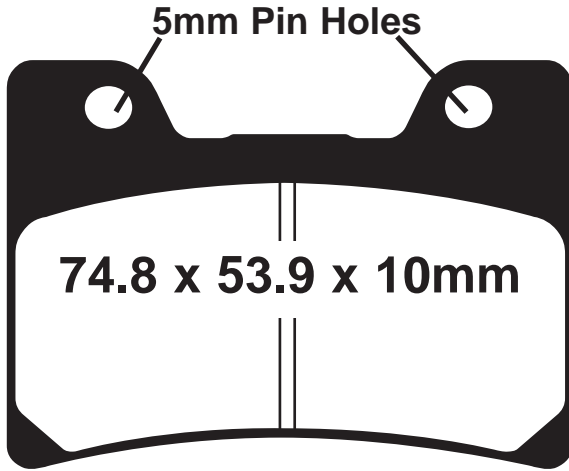

FA160

For later pad FZR 1000 92-93 with 6mm pin holes use FA182

Competitor X Ref

SBS 645	Vesrah VD251	Ferodo FDB666

YAMAHA DIRT BIKE

FZR 600 AC/RA/RAC/RBC/RD/RDC/ RE/REC/RF/RFC/RG/RGC/RH /RHC/RJ/RJC/RK/RKC/RL/RLC	90-99	F
YZF 600 RG/RGC/RH/RHC	95-96	F
FZR 1000 EX-UP /A/AC/B/BC	90-91	F
VMX 12 E/EC/F/FC/G/GC/H/HC/J/JC/K/KC/L/LC /M/MC/N/NC/P/C/R/RC/S/SC/T/V/W V-Max	93-07	F
FJ 1200 AD/ADC/AE/AEC	92-93	F

Equivalents OE#

3GM W0045 00
3GM W0045 01
3GM W0045 11

STD FA160 Black - Touring - Sport
OPTIONS FA160HH Sintered HH Sport - Road

Dealer Stocking Recommendation

<u>Single/Pair</u>	<u>Popularity #</u>	<u>Rec Stocking Level</u>
2	Y3	8