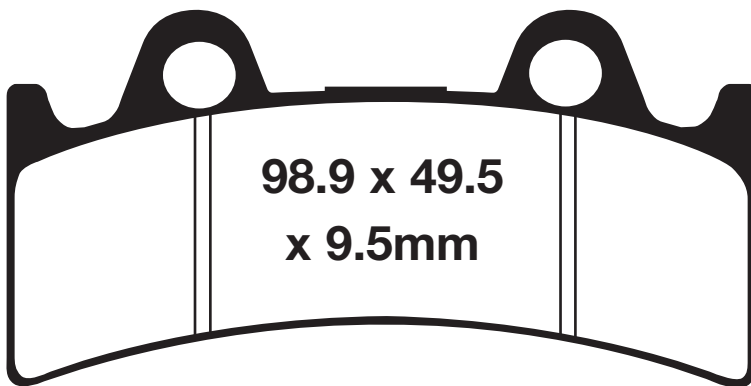

FA190

YAMAHA ROAD BIKE

YZF 750 R/SP 93-96 F
FZR 1000 EX-UP F/FC/G/GC 94-96 F

TRIUMPH

Daytona Super III (3 cyl) 94-97 F

PERFORMANCE MACHINES

112 X 6RSB
112 X 6SSB
125 X 6

Equivalents OE#
4FM W0045 00
4FM W0045 10

Competitor X Ref

SBS	Vesrah	Ferodo
683	VD258	FDB864

STD FA190 Black - Touring - Road
OPTIONS FA190HH Sintered HH Sport - Road
EPFA190HH Sintered HH Race

Dealer Stocking Recommendation

Single/Pair	Popularity #	Rec Stocking Level
2	Y29	2