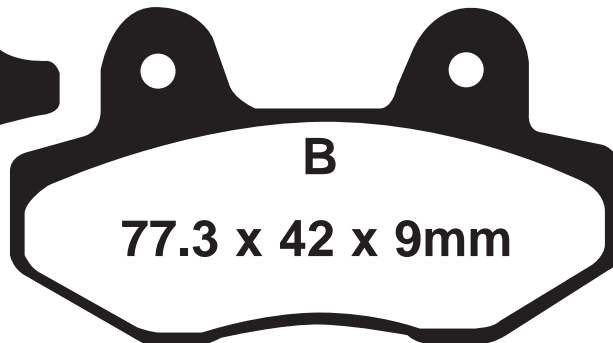

B
77.3 x 42 x 9mm

HONDA

Dream 50 R (CB 50) (AR02) 04 F
NSR 50 R (RS 50) 04 F
NSF 100 R 06 F

KAWASAKI

BN 125 A4-A8/A6F/A7F/A9F Eliminator 01-09 F
EX 250 (Ninja 250 R) J8F/J9F/JAF 08-10 F & R
EL 650 E8F/E9F/EAF (KLR 650) 08-10 R

KYMCO

Super 9 AC 02-09 F
Bet & Win 150/.250 02-08 F & R
Grand Vista 250 (SH 50 DF) 05-10 F
People 250 03-07 R
People S 250 07-10 F Right
Quannon 150 09-10 F & R
Yager GT 200 i 09-10 F & R

DAELIM

Roadwin 125 04-09 R
S2-250 06-09 R
S2-125 06-09 R

MZ

RT 125 02-05 F

SUZUKI STREET

AN 400 K7/K8/K9/AK9/AL0 Burgman 07-10 F Right

UM (UNITED MOTORS)

X-Peed 250 i 08 F Right & R

Equivalents OE#

43082 0080	59100 05820
43082 0081	4510A KWF6 900
43082 1238	9023001000
4510A KW6 9000	06455 KR3 415
45105 KBE 3050 M2	59401 HP7 600
43150 KBE 3060	252 0033A
45150 LLB5 3050	

Competitor X Ref

SBS	Vesrah	Ferodo
638	-	FDB2142

STD FA197	Black - Touring - Road
OPTIONS FA197HH	Sintered HH Sport - Road
OPTIONS EPFA197HH	Sintered HH Race

Dealer Stocking Recommendation

Single/Pair	Popularity #	Rec Stocking Level
1		1