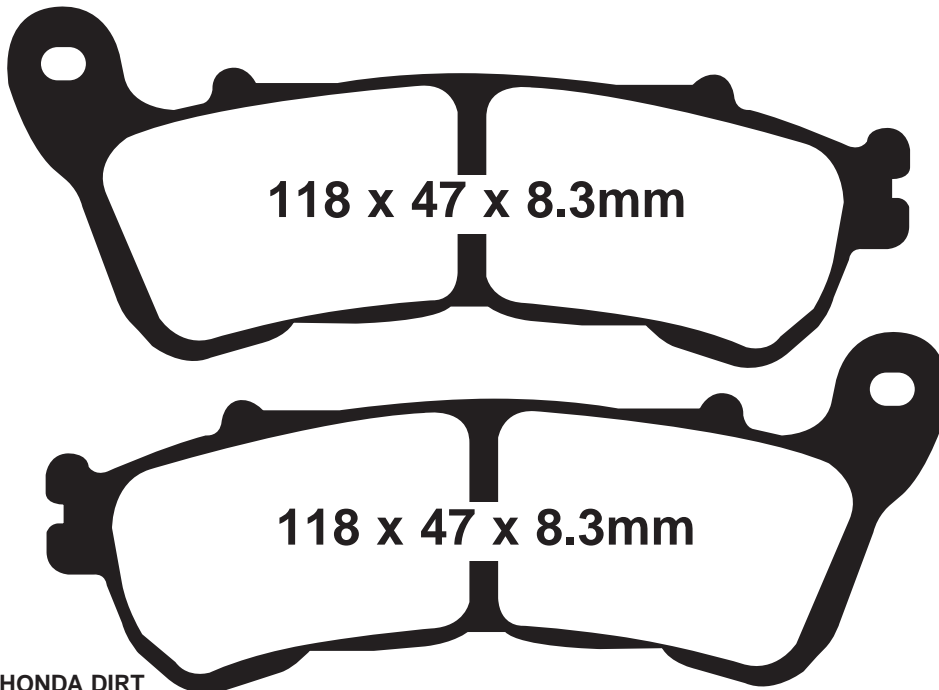

FA388

(Refit O/E shim)

HONDA DIRT

XL 1000 VA8 Varadero (Canada) 08 F
VT 1300 CXA 10 (ABS Fury) F

HONDA STREET

PS 250 Big Ruckus 05-06 F
NSA 700 A9 "DN-01" 09-10 F
NT 700 V/VA (ABS) 10 F
VFR 800/A Interceptor (ABS) 06-10 F
CBF 1000 A8 (Canada) 08 F&R
ST 1300/ST 1300 A ABS 08-09 F

SUZUKI STREET

C 109 RT Boulevard (1783cc) 08-10 F
VLR 1800 RTK8/RTK9/RL0
C 109 R Boulevard
(VLR 1800 K8/K9 1783cc) 08-10 F
VLR 1800 TK8/TK9/TKL0 C109 RT Touring 08-10 F
VLR 1800 K8/K9/L0 C109 R 08-10 F

Equivalents OE#

06455 KSV J03
06455 KSV J41
06455 KSV J01
06455 MCS R01
59100 22830
59300 22830

Competitor X Ref

SBS	Vesrah	Ferodo
-	-	-

STD FA388 Black - Road
OPTION FA388HH Sintered HH Road

Dealer Stocking Recommendation

Single/Pair	Popularity #	Rec Stocking Level
1	N/A	1