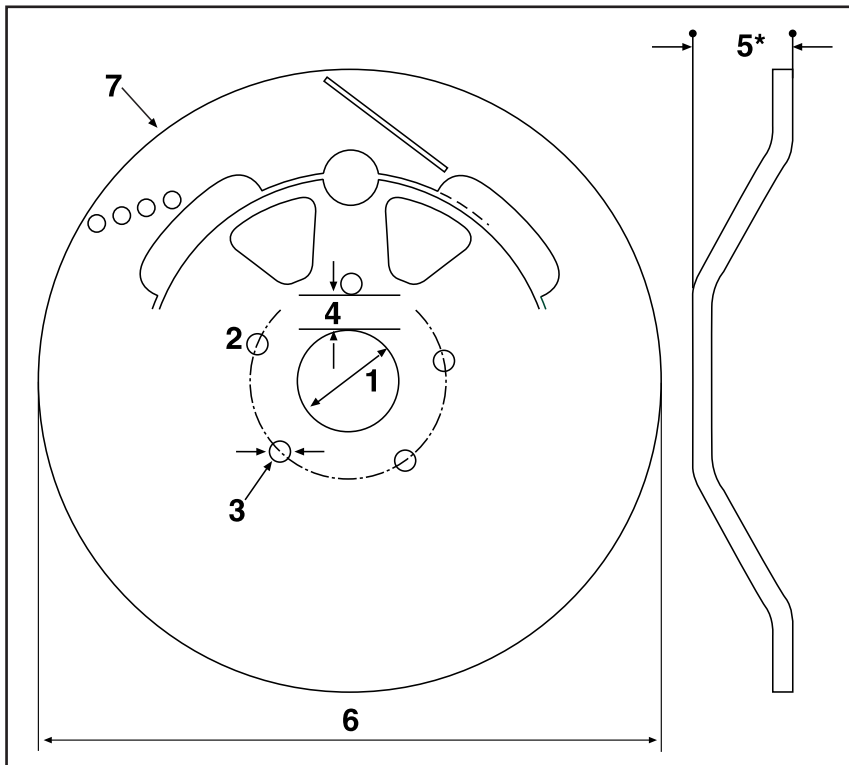

Wheel Details: _____

No of Discs needed: _____

• DIMENSIONS OF DISC •

1	Bore Dia in mm	
2	No Holes in Hub	
3	Dia of Hub Holes in mm	
4	To determine PCD of Holes measure wall section only. <small>(From inside bolt hole to inside carrier bore)</small>	
5	Offset in mm	
6	Dia of Disc in mm	
7	Thickness of Disc in mm	
RACE USE		
STREET USE		