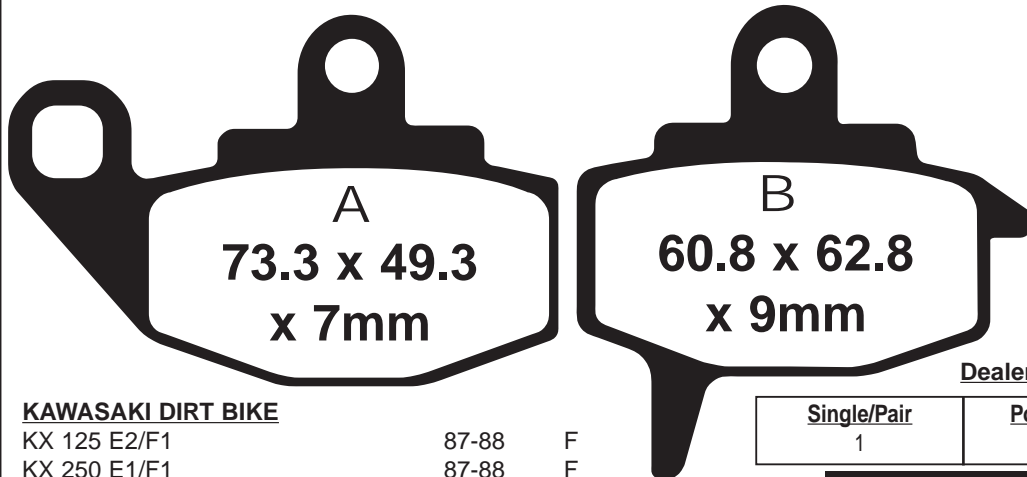

FA130

Equivalents OE#

43082 1072
43082 1078
43082 1078

Competitor X Ref

SBS	Vesrah	Ferodo
602	VD428	FDB494

Dealer Stocking Recommendation

Single/Pair	Popularity #	Rec Stocking Level
1	K22	2

KAWASAKI DIRT BIKE

KX 125 E2/F1 87-88 F
KX 250 E1/F1 87-88 F
KX 500 C1/D1 87-88 F
KL 650 A1-A19/A6F/A7F (KLR) 87-07 F

STD FA130X	Black - Off Road
OPTIONS FA130R	Sintered Off Road Utility