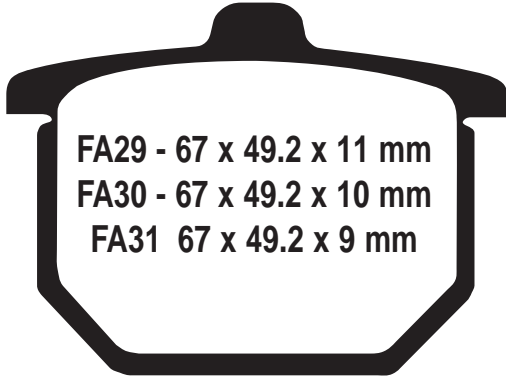

FA29 FA30 FA31

FA29 - HONDA ROAD BIKE

CX 500	78-79	F
CX 500 C Custom	79-81	F
CX 500 D Deluxe	79-81	F
CB 900 C Custom	80	R
CB 900 C Custom	81	F & R
CBX	80	R
GL 1000 K/76/L Goldwing	75-77	F
GL 1000 Goldwing	78-79	F
GL 1100/1100 I Goldwing	80	R
GL 1100/1100 I Goldwing Interstate	81	F & R

FA30 - HONDA ROAD BIKE

CB 750 F Supersport	79-80	F & R
CB 900 C Custom	80	F
CBX	80	F
GL 1100/1100 I Goldwing	80	F

FA31 - HONDA ROAD BIKE

CB 750 F Supersport	77-78	F & R
CBX	79	F & R

Competitor X Ref

	SBS	Vesrah	Ferodo
FA29	508	VD107/112	
FA30	-	VD115/118	FDB182
FA31	517	VD112	

Equivalents OE# - FA29

43105 461 771	45105 415 772
43105 461 772	
45105 415 006	
45105 415 770	

Equivalents OE# - FA30

43105 461 771	45105 438 004
43105 461 772	45105 438 007
45105 415 006	45105 438 008
45105 415 770	06455 410 405
45105 415 772	06435 410 305
45105 438 000	06435 415 405

Equivalents OE# - FA31

43105 461 770	45105 410 007
45105 371 006	45105 410 016
45105 410 004	45105 410 026
45105 410 006	

STD FA29	Black - Touring - Road
STD FA30	Black - Touring - Road
STD FA31	Black - Touring - Road

Dealer Stocking Recommendation

<u>Single/Pair</u>	<u>Popularity #</u>	<u>Rec Stocking Level</u>
2	FA29 - H6 FA30 - H23 FA31 - H27	FA29 - 6 FA30 - 2 FA31 - 2