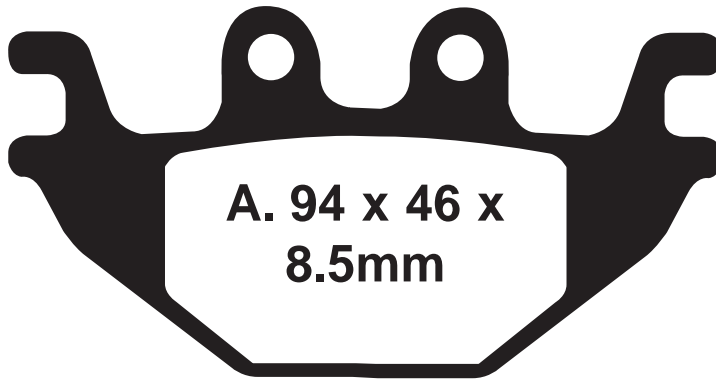

FA377

ARCTIC CAT

250 Utility	06-09	F & R
250 DVX	06-08	F
300 DVX	09-10	F

BOMBARDIER

DS 250	06	F & R

CAN AM

DS 250 (3J7A/B)	07-09	F & R

KYMCO

KXR 250 Mongoose	04-10	F
MXU 250	04-10	F
MXU 300	05-10	F & R
Mongoose 300	06-10	F
MXU 500	06-10	F & R

SYM ATV

Quadlander 300	07-10	F & R
Quadlander 600	08-10	R

TGB ATV

Outback 425 X 4x4	07-09	F & R
Outback 425 S.E. 4x4 Auto	07-09	F & R
Outback 425 Real Tree Camo Edition 4x4 Auto	07-09	F & R

Equivalents OE#

45105 LBA7 3050	3305-258
S4511ARCA000	515050
S4311ARCA000	515049
3303-908	

Competitor X Ref

SBS	Vesrah	Ferodo
810	-	-

STD FA377X Black - Off Road
OPTION FA377R Sintered - Off Road

Dealer Stocking Recommendation

Single/Pair 2	Popularity # N/A	Rec Stocking Level 2