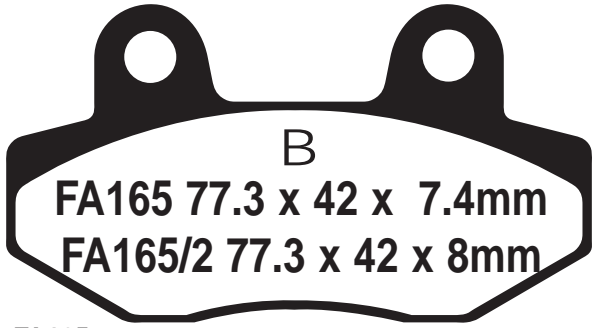

FA165 FA165/2

FA165

KAWASAKI ATV

KLF 300 C1-C17 Bayou (Right)	89-05	F Right
KLF 400 B1-B7 Bayou (Right)	93-99	F Right
KVF 650 F7F/F8F Brute Force 4x4i	07	F Right
KVF 650 H7F/H8F Brute Force 4x4i	07-08	F Right
KVF 650 G7F/G8F Brute Force 650 4x4i Hardwoods Greens	07-08	F Right
KVF 650 F9F Brute Force 4x4i	09	F Right
KRF 750 A8F/B8F/G9F/NAF (RUV) Teryx 4x4	08-10	F Right
KRF 750 C8F/D8F/J9FA/PAF (RUV) Teryx 4x4 LE	08-10	F Right
KRF 750 F8F/L9F/M9F (RUX) Teryx 4x4 NRA Outdoors	08-09	F Right
KVF 750 A1/B6F/B7FA/A6F/C7F/D8F/F8F/D9F/DAF Brute Force 750 4x4	05-10	F Right
KVF 750 B1 Brute Force 750 4x4 Hardwoods Green HD	05-10	F Right
KVF 750 E8FA/E9FA/EAF Brute Force 750 4x4i NRA Outdoors	08-10	F Right

SUZUKI ATV

LT-F 300 FK2 (Right)	02	F Right
LT-R 450 K6/K7/K8/K9/L0	06-10	F Right
LT-R 450 ZK8/ZK9/ZL0 Quadracer Limited	08-10	F Right
LT-F 500 FW/FX/FY/FK1/FK2 Quadrunner (Right)	98-02	F Right
LT-A 500 FY/FK1 Quadmaster (Right)	00-01	F Right

YAMAHA ATV

KRF 750 SAF (RUV) Teryx 4x4 Le SPort	10	F Right
YFZ 450 S/T/V/W/X/Y	04-09	F Right
YFZ 450 RY/RZ	09-10	F Right
YFZ 450 XZ		F Right
YXR 450 Rhino (All models)	06-09	F Right
YZF 450 SEW Special Edition	07	F Right
YZF 450 BBW Bill Balance Edition	07	F Right
YZF 450 SEW/SPX Special Edition	07-08	F Right
YXR 660 Rhino	04-07	F Right
YFM 700 RV/RW/RX/RYP Raptor	06-09	F Right
YFM 700 RSEW/RSPX/RSPY/RSEZ Special Edition	07-10	F Right
YXR 700 Rhino (All models)	08-09	F Left & R Left

E-TON QUADS

CXL 150 Yukon II/Challenger	02-09	R
RXL 150 Viper R	05-09	R
RXL 150 Viper	05-06	R

FA165/2

MZ RT 125	02-05	R
SX/SM 125	02-05	R

CAGIVA ROAD BIKE

Gran Canyon 900	99-00	R
LIFAN LF 200 GY-S	05-08	R

Equivalents OE# FA165

43082 0023	5B4 W0045 00
43082 1094	5TG W0045 10
3LD W0046 00	5TG W0045 30
59100 09840	3LD W0046 10
59100 09850	3304-567
59100 09860	43082 0069
59100 09880	

Equivalents OE# FA165/2

A45120 168 000
5B4 W0045 00

Competitor X Ref

SBS 638	Vesrah VD250 = 165 VD250/2 = 165/2	Ferodo FDB631

Dealer Stocking Recommendation

Single/Pair	Popularity #	Rec Stocking Level
1	FA165X - K25	1

STD FA165X	Red - Off Road
OPTIONS FA165R	Sintered Off Road Utility
FA165SV	Sintered ATV Severe Duty
MXS165	Sintered Off Road Sport

STD FA165/2X	Red - Off Road
OPTIONS FA165/2R	Sintered Off Road Utility
FA165/2SV	Sintered ATV Severe Duty