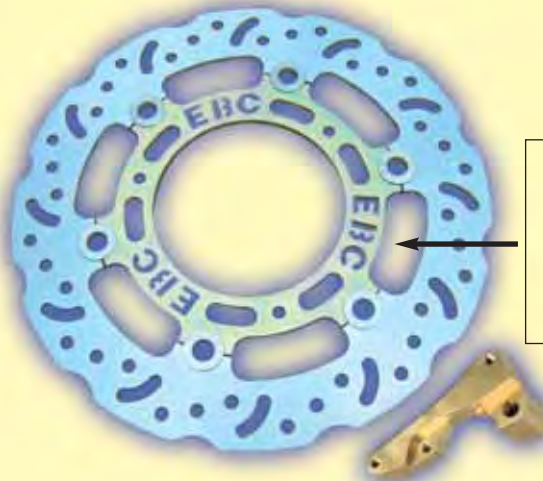

Also see EPFA-HH Off Road Pads.
See page 6.

EBC Off Road ROTOR Options

Tough heat treated carbon steel with zinc coat rust prevention, the D series rotors are a direct replacement for original parts. Add C suffix for contoured profile

EBC OE Replacement Rotor

Part No carries "D" Suffix, example MD6001D will look like this.

EBC Supercross Contour Rotor

Part No carries "C" Suffix. Example MD6037C will look like this.

Moto-X Mini Oversize Kit for 50-85cc MX bikes