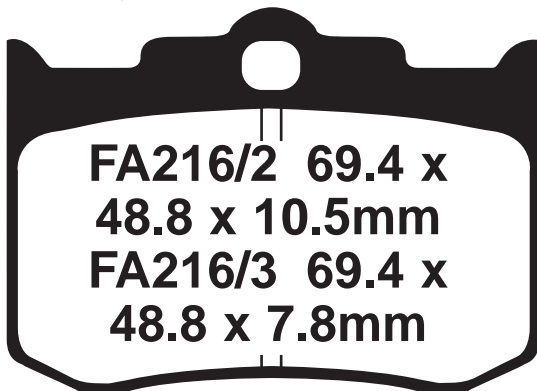

FA216 Use FA216/3 FA216/2 FA216/3

FA216/3
Thunderheart
PERFORMANCE MACHINES

125 X 4R
125 X 4RSPH
137 X 4B

FA216/2
EBC 4 Piston Caliper
PERFORMANCE MACHINES

124 X 4HR
137 X 4B

Nova/Legends

Indian All models 02-08 F&R

Equivalents OE#

PM 0052/1602

Competitor X Ref

SBS 678=FA216 662=FA216/2	Vesrah VD944 = FA216/3	Ferodo -

STD FA216	Use FA216/3
OPTIONS FA216HH	Use FA216/3HH
OPTIONS EPFA216HH	Discontinued
STD FA216/2	Black - Touring - Road
OPTIONS FA216/2HH	Sintered HH Sport - Road
STD FA216/3	Black - Touring - Road
OPTIONS FA216/3HH	Sintered HH Sport - Road

Dealer Stocking Recommendation

Single/Pair	Popularity #	Rec Stocking Level
1	-	1