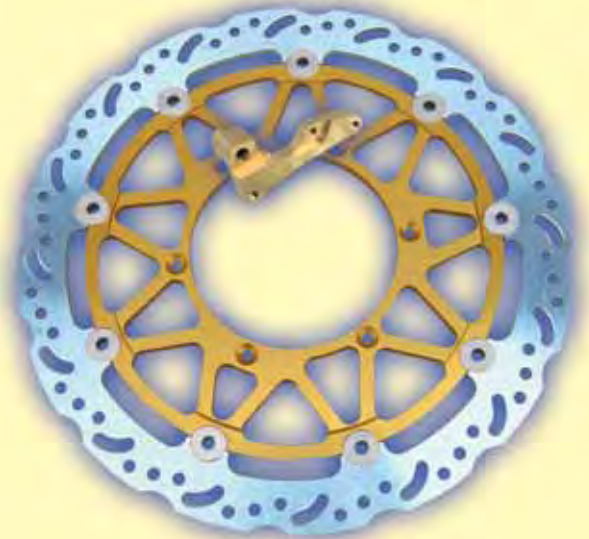

EBC Off Road ROTOR Options

Tough heat treated carbon steel with zinc coat rust prevention, the D series rotors are a direct replacement for original parts. Add C suffix for contoured profile

EBC OE Replacement Rotor

Part No carries "D" Suffix, example MD6001D will look like this.

EBC Supercross Contour Rotor

Part No carries "C" Suffix. Example MD6037C will look like this.

Moto-X Mini Oversize Kit for 50-85cc MX bikes

Optimum 250mm diameter and comes complete with relocation bracket. All rotors feature contoured profile as standard.

EBC Oversize MX Disc Kits

280mm oversize disc kit complete with relocation bracket for improved brake power and control. Part number is the same for both full circle and contour, as stocks rotate all rotors will be made in contoured profile.

EBC Supermotard Contour Rotor Kit

320mm rotor upgrade kits complete with relocation bracket. To order prefix with SM, example SM6037C. Most models now made with contoured profile.